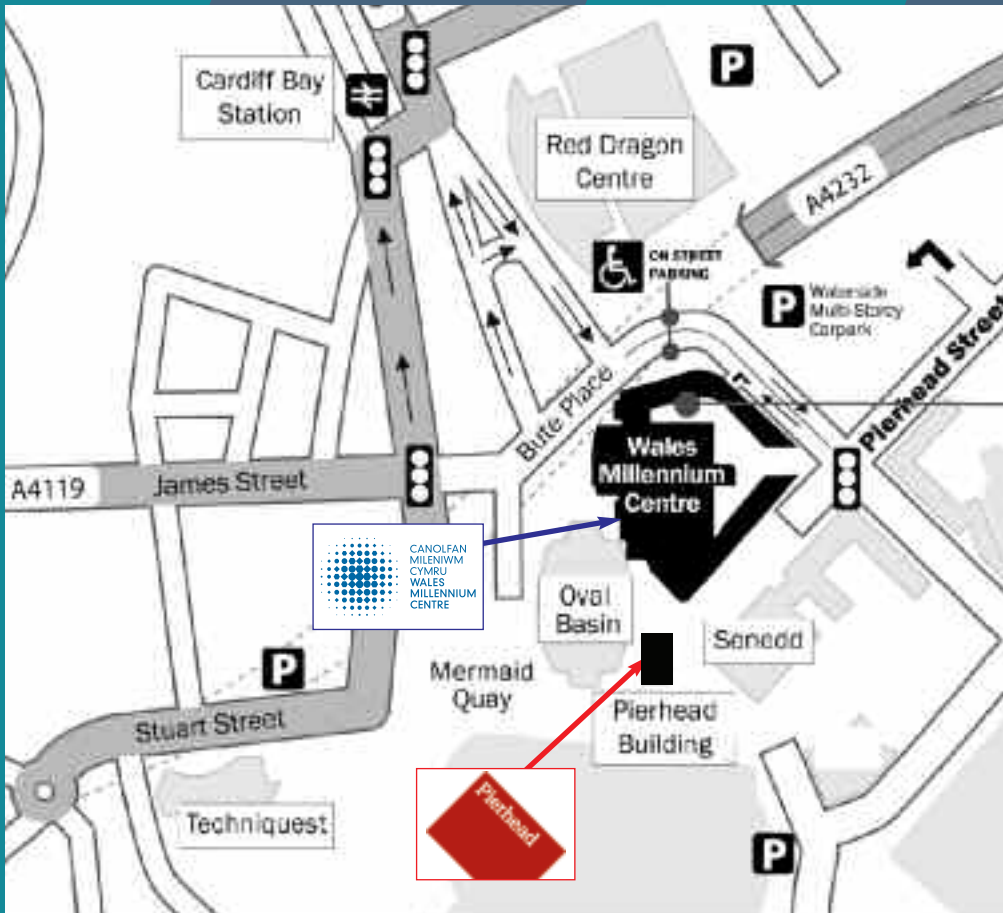

To access Wales Millennium Centre's disabled parking spaces, please approach from **Pierhead St.** To book your space, please call **029 2064 6464**