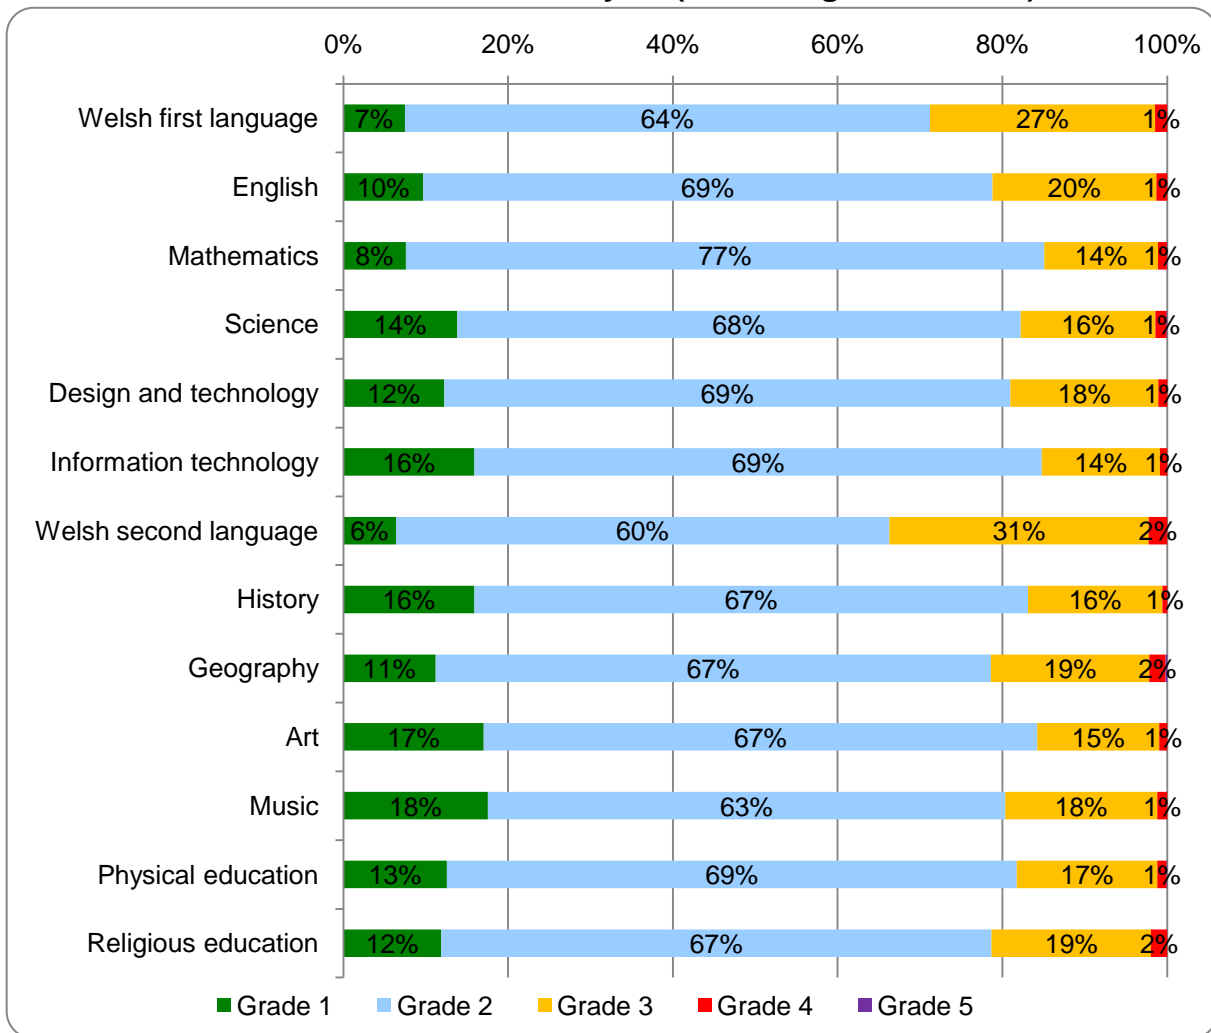

The distribution of grades for standards in the subjects in key stage 2 in Primary schools over the whole cycle (Percentage of schools)