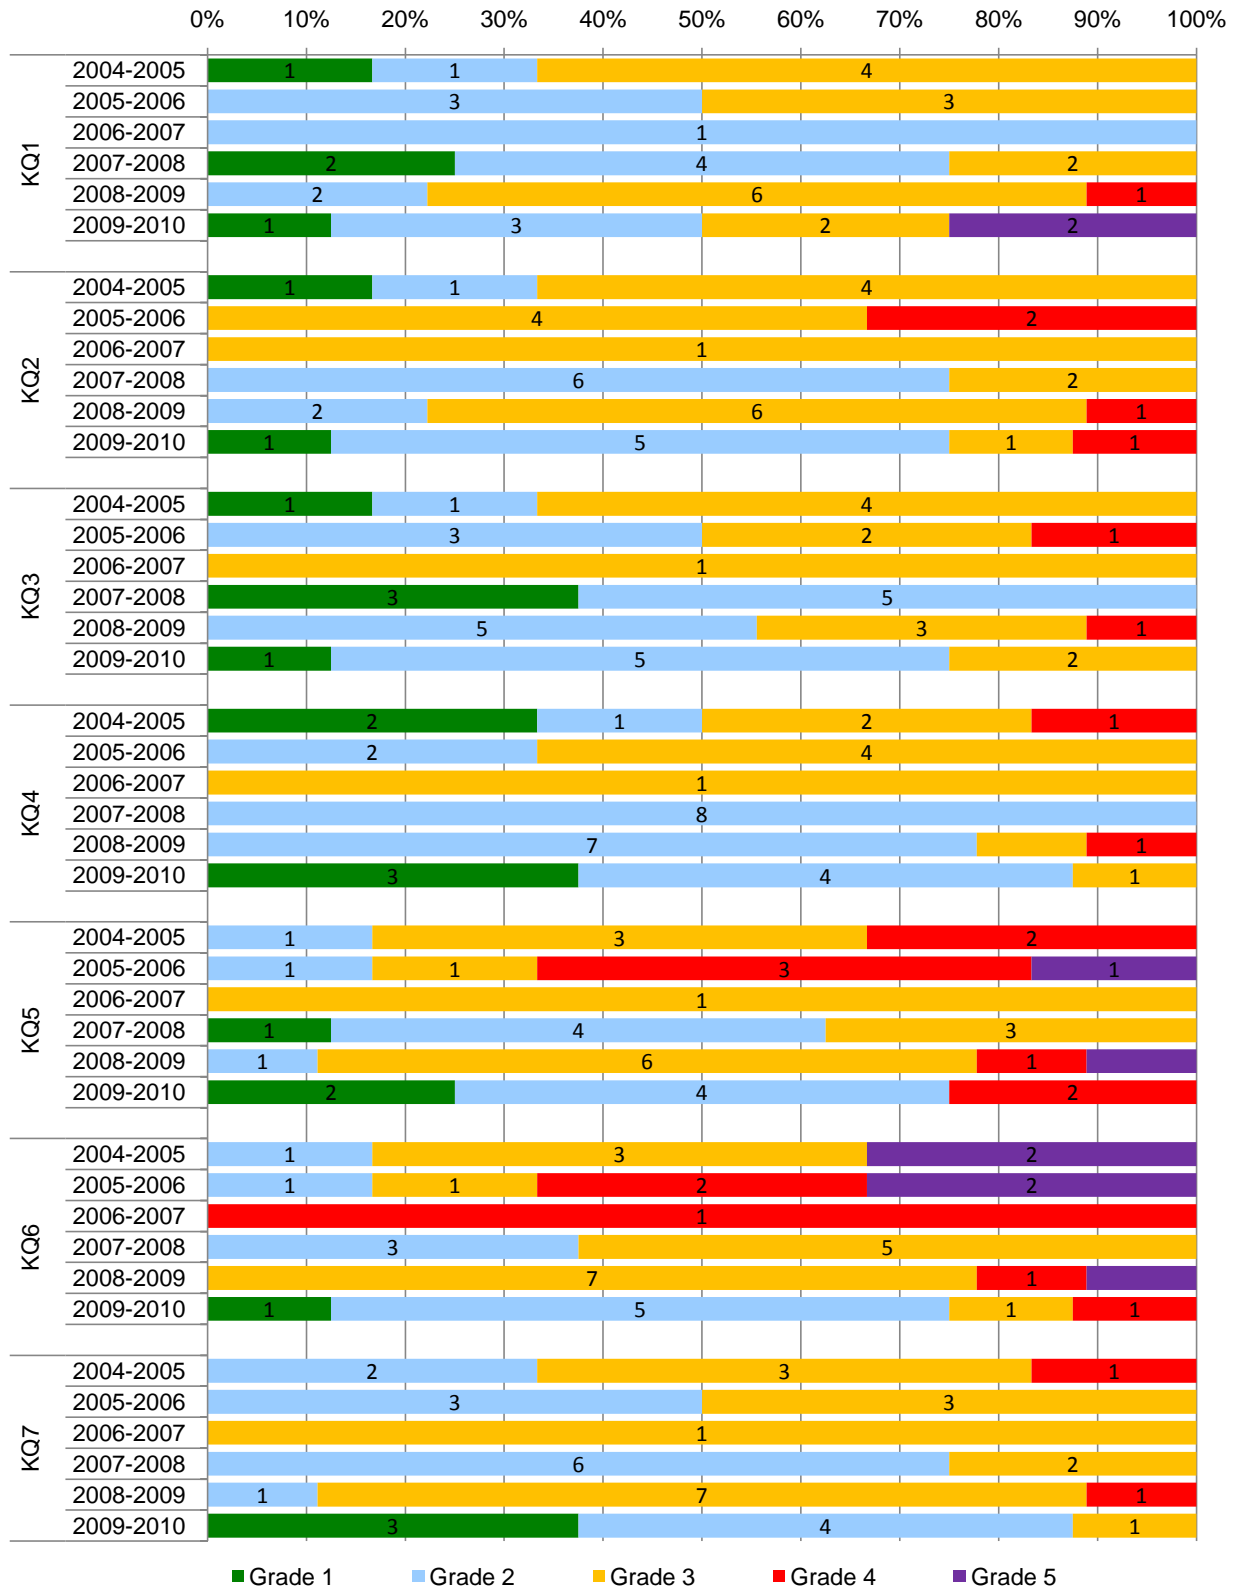

Standards achieved in subjects in:

KS1 in Primary Schools	13
KS2 in Primary Schools	14
KS3 in Secondary Schools	15
KS4 in Secondary Schools	16
Post 16 in Secondary Schools	17

Standards achieved in subject areas in:

Distribution of grades awarded for Pupil Referral units 2004-2010 (Number of schools)

Distribution of grades awarded for Independent schools 2004-2010 (Number of schools)

Distribution of grades awarded for Further Education colleges 2004-2010 (Number of providers)

Distribution of grades awarded for Work Based Learning providers 2004-2010 (Number of providers)

Distribution of grades awarded for Adult Community-Based learning 2004-2010 (Number of providers) (a)

(a) There were two pilot ACL inspections in 2009-2010

Distribution of grades awarded for DWP 2004-2010 (Number of providers)

Distribution of grades awarded for Under 5s/Foundation phase 2004-2010 (Percentage of schools)(a)

(a) Inspections have reported on Foundation phase within primary schools since 2009 prior to this Inspections reported on Under 5s