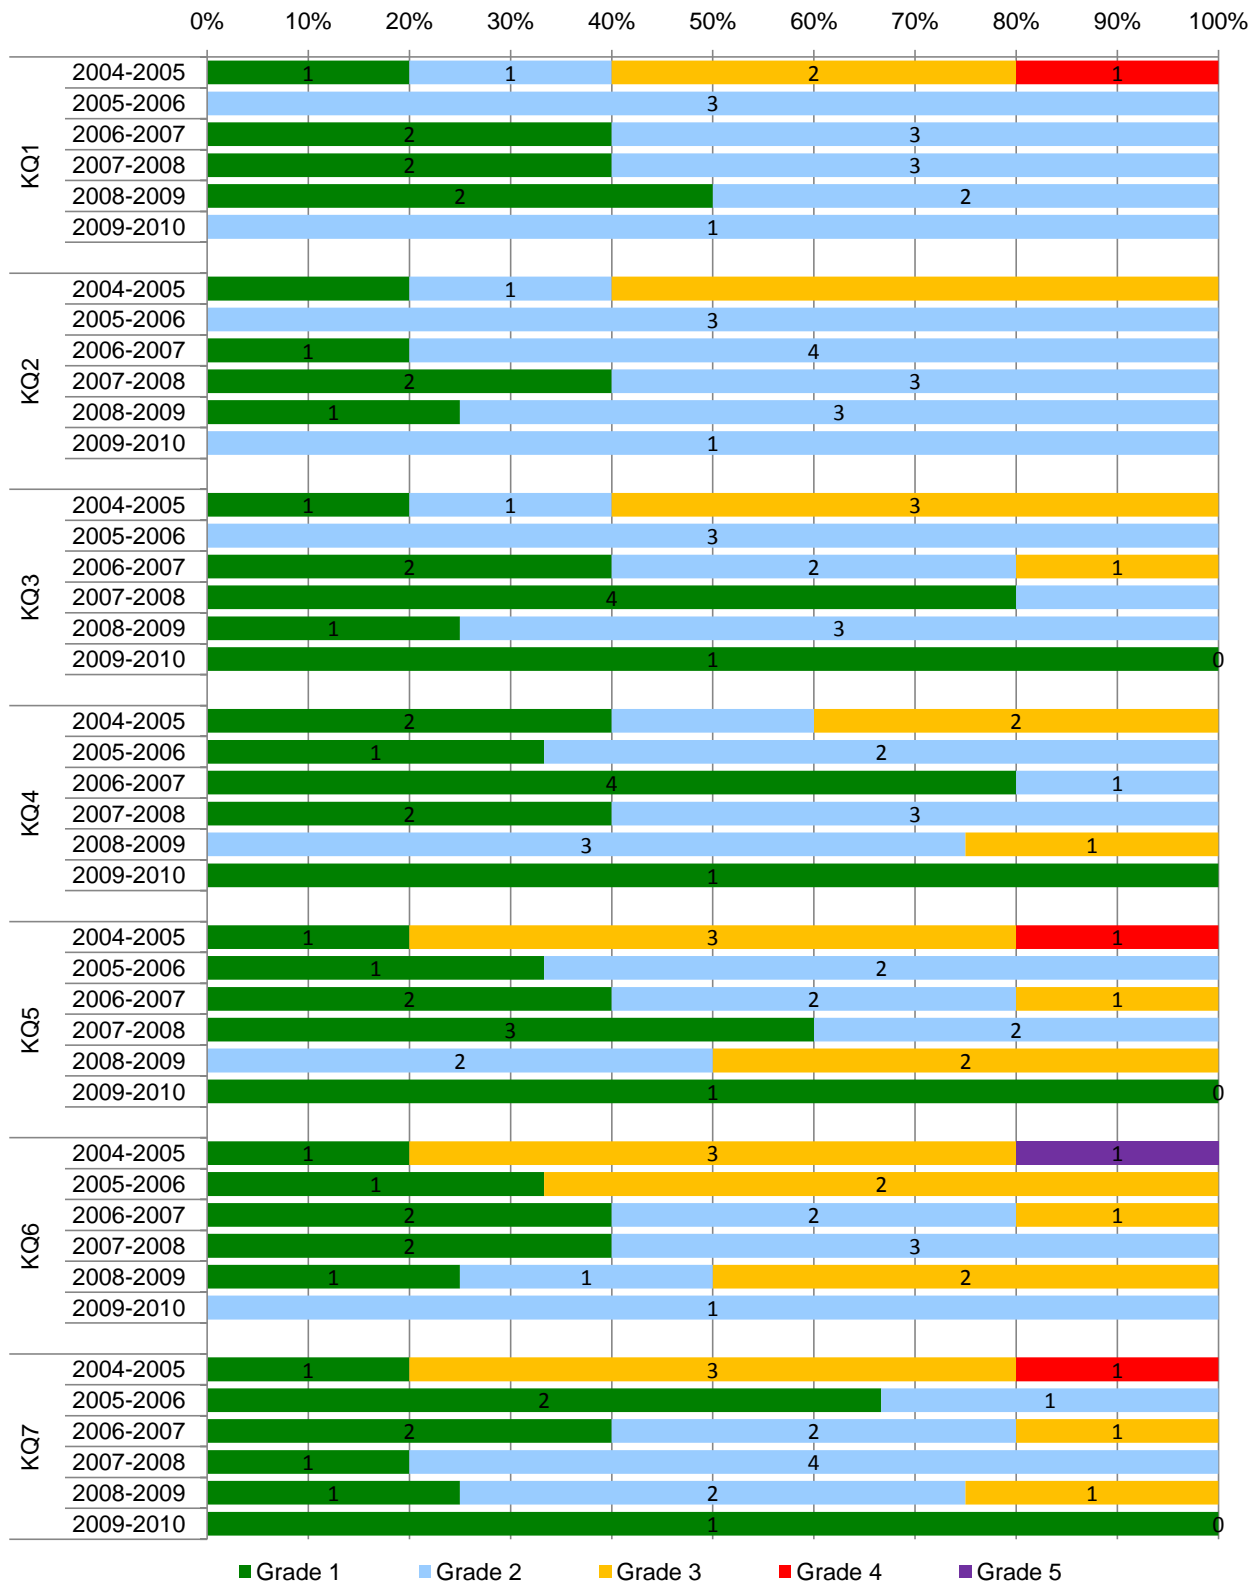

Standards achieved in subjects in:

KS1 in Primary Schools	13
KS2 in Primary Schools	14
KS3 in Secondary Schools	15
KS4 in Secondary Schools	16
Post 16 in Secondary Schools	17

Standards achieved in subject areas in:

Further Education Colleges	18
Work Based Learning	19

Inspection grades 2009-2010

Maintained schools	20
Non-maintained settings	26
Independent Schools	29
Other providers	30
Local Authorities	31

Annual Report - Data Annexes

Distribution of grades awarded for primary schools 2004-2010 (Percentage of schools)

Distribution of grades awarded for Secondary schools 2004-2010 (Percentage of schools)

Distribution of grades awarded for Special and Independent special schools 2004-2010 (Number of schools)

Distribution of grades awarded for Pupil Referral units 2004-2010 (Number of schools)

Distribution of grades awarded for Independent schools 2004-2010 (Number of schools)

Distribution of grades awarded for Further Education colleges 2004-2010 (Number of providers)