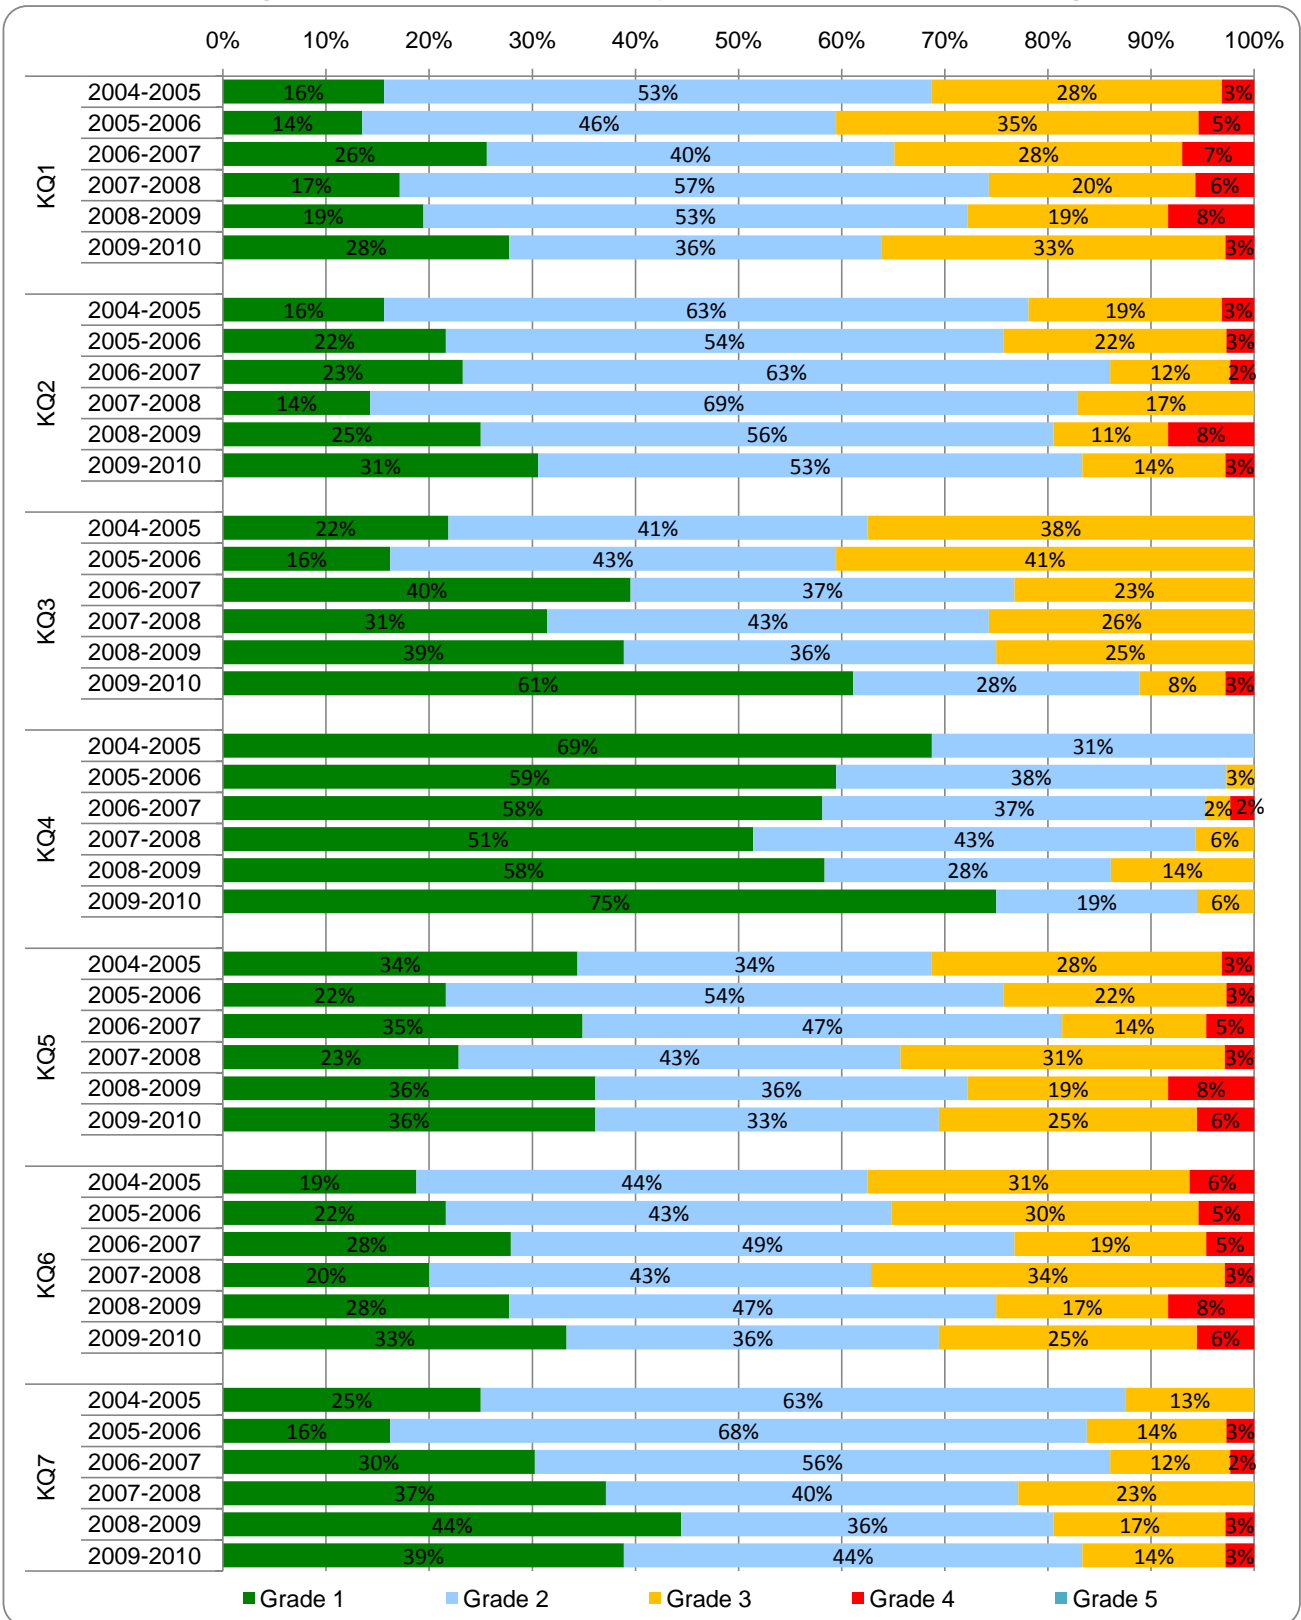

Distribution of grades awarded for Secondary schools 2004-2010 (Percentage of schools)