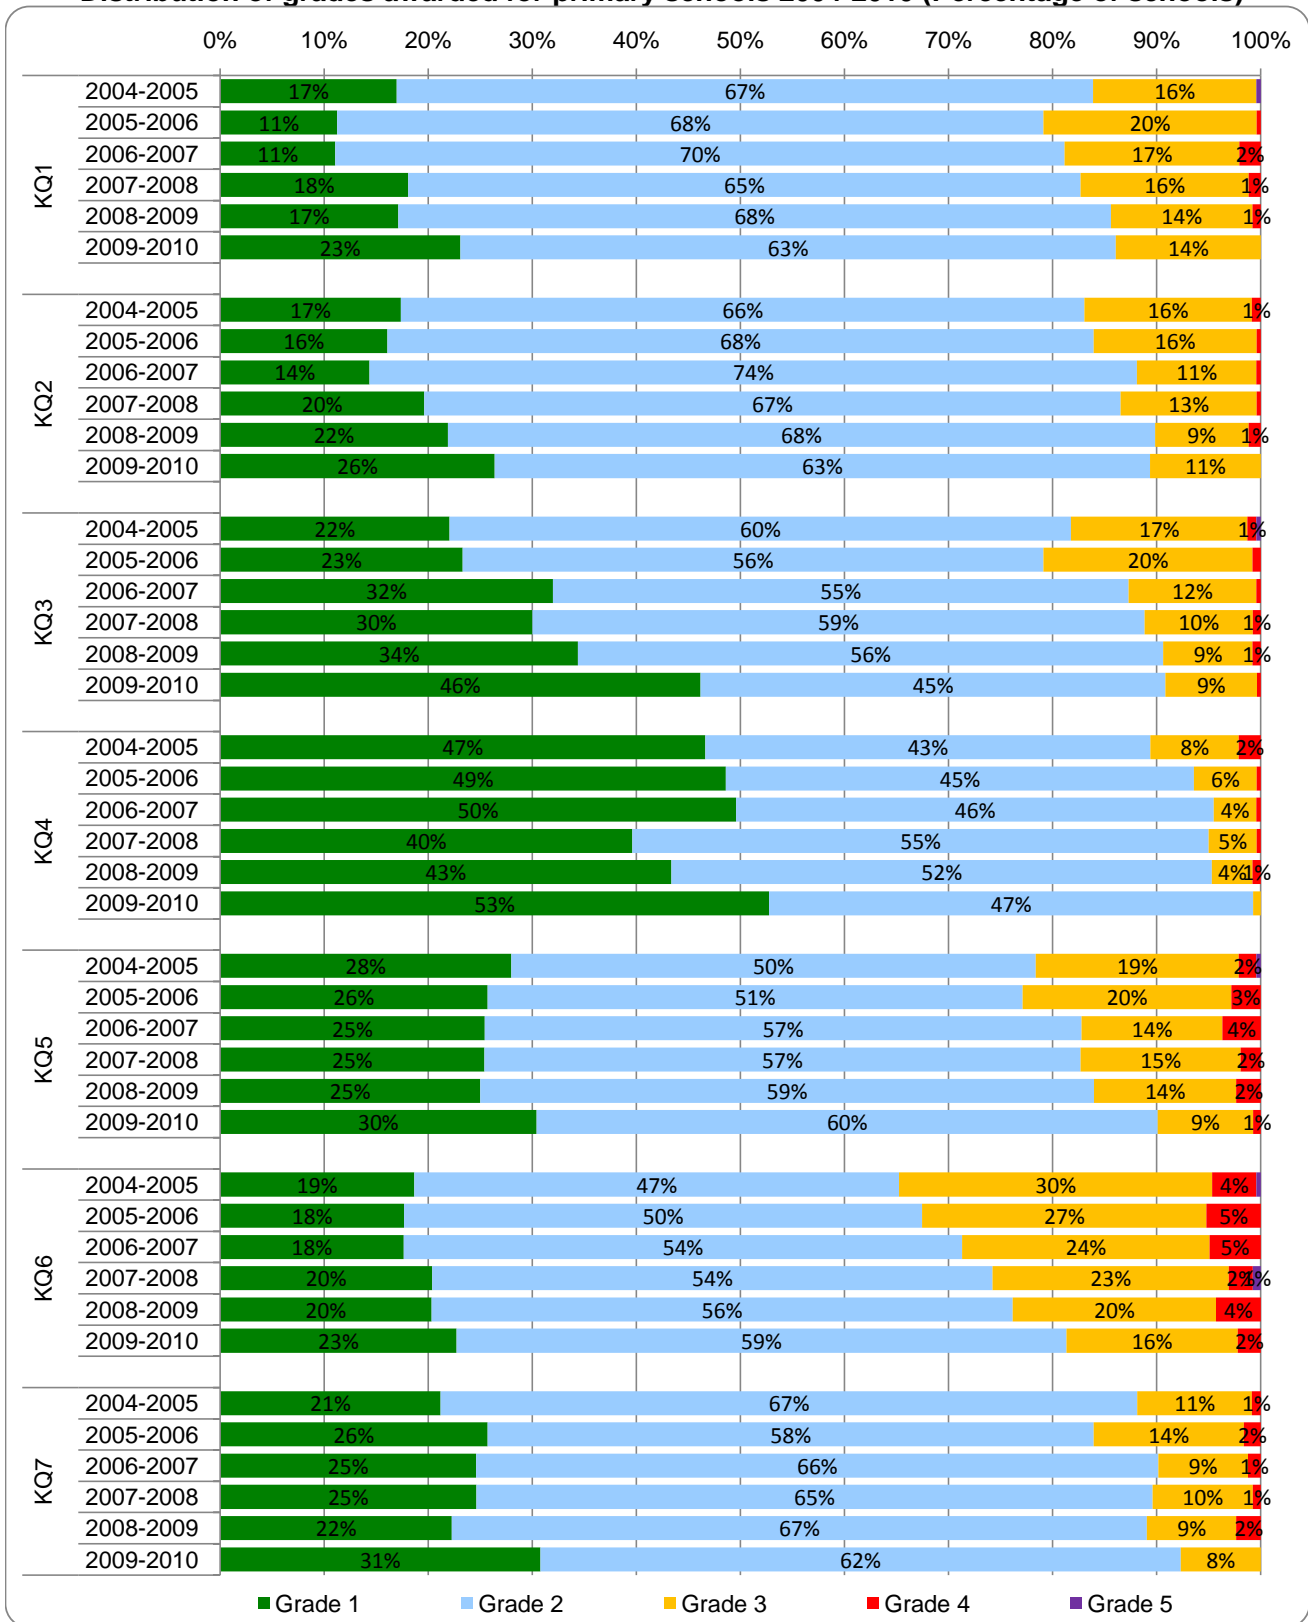

Distribution of grades awarded to:

Primary Schools	3
Secondary Schools	4
Maintained and Independent Special Schools	5
Pupil Referral Units	6
Independent Schools	7
Further Education Colleges	8
Work Based Learning providers	9
Adult Community-Based Learning	10
Department for Work and Pensions	11
Under 5s/Foundation Phase	12

Standards achieved in subjects in:

KS1 in Primary Schools	13
KS2 in Primary Schools	14
KS3 in Secondary Schools	15
KS4 in Secondary Schools	16
Post 16 in Secondary Schools	17

Standards achieved in subject areas in:

Further Education Colleges	18
Work Based Learning	19

Inspection grades 2009-2010

Maintained schools	20
Non-maintained settings	26
Independent Schools	29
Other providers	30
Local Authorities	31

Annual Report - Data Annexes

Distribution of grades awarded for primary schools 2004-2010 (Percentage of schools)