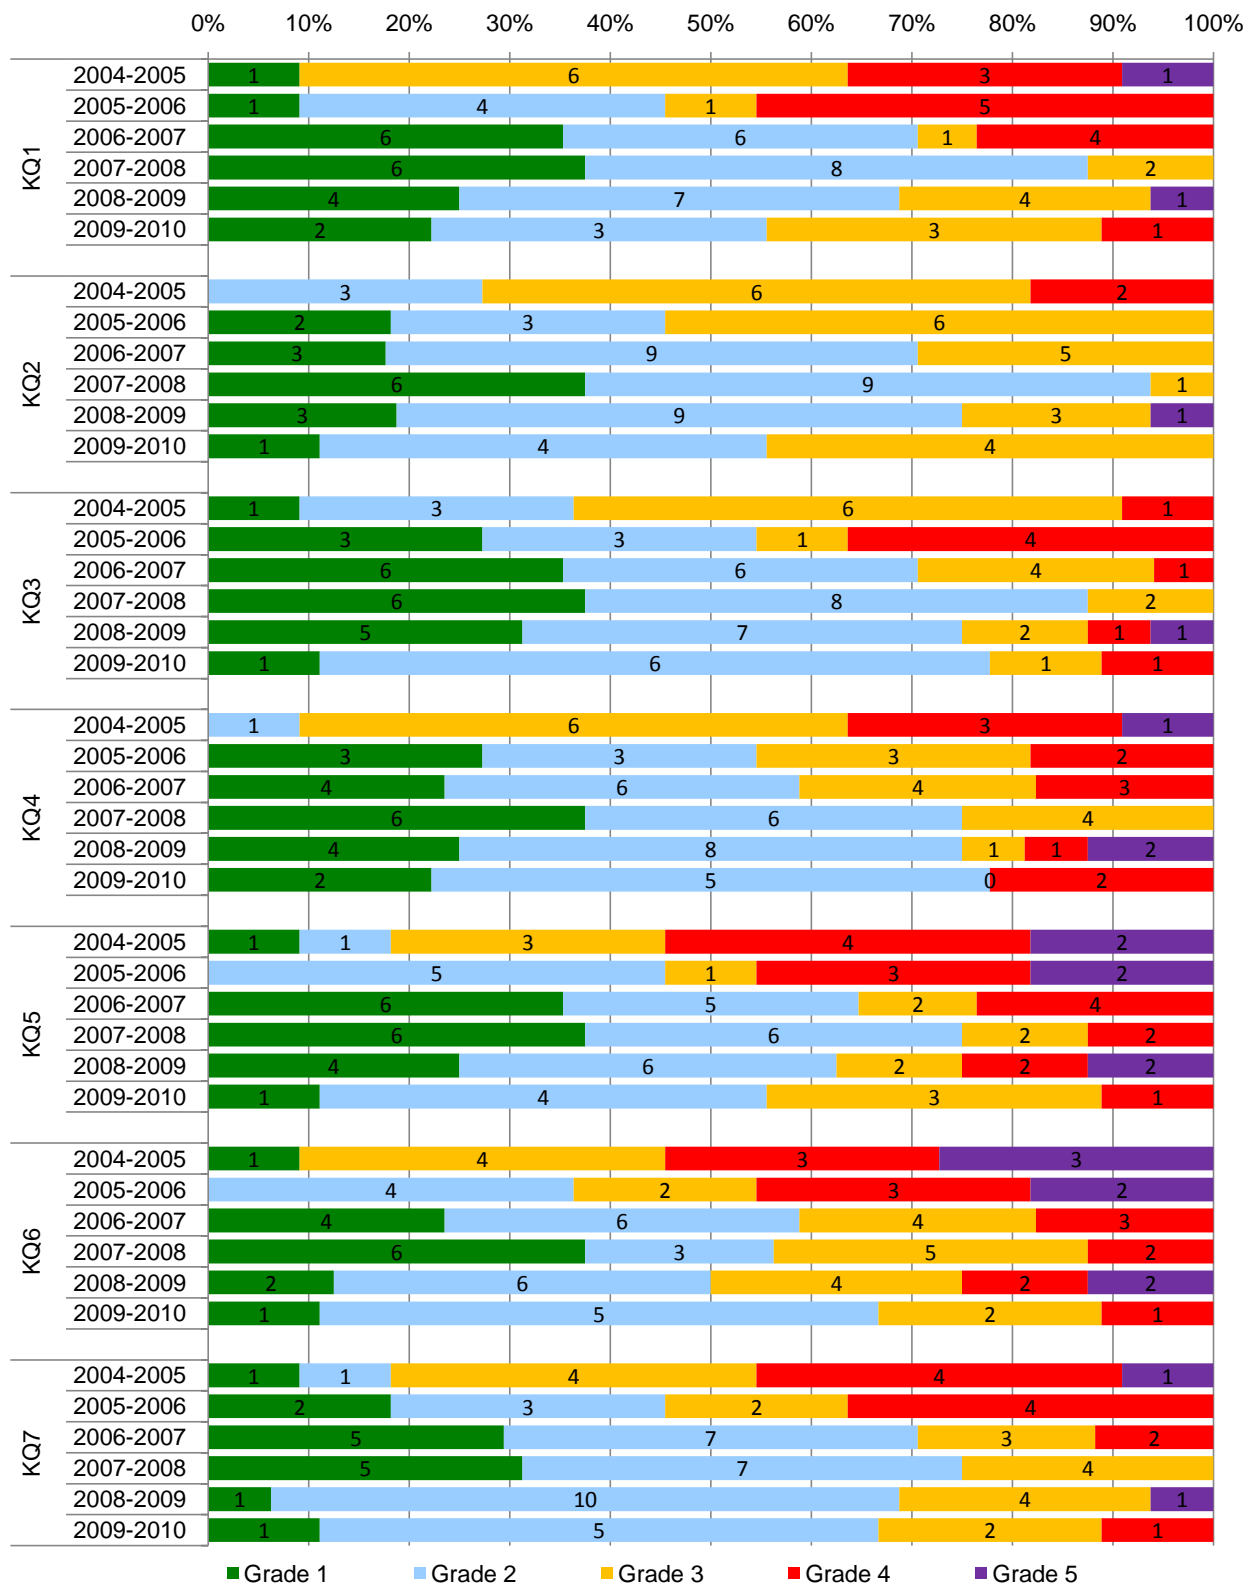

Standards achieved in subjects in:

KS1 in Primary Schools	13
KS2 in Primary Schools	14
KS3 in Secondary Schools	15
KS4 in Secondary Schools	16
Post 16 in Secondary Schools	17

Standards achieved in subject areas in:

Distribution of grades awarded for Pupil Referral units 2004-2010 (Number of schools)

Distribution of grades awarded for Independent schools 2004-2010 (Number of schools)

Distribution of grades awarded for Further Education colleges 2004-2010 (Number of providers)

Distribution of grades awarded for Work Based Learning providers 2004-2010 (Number of providers)

Distribution of grades awarded for Adult Community-Based learning 2004-2010 (Number of providers) (a)

(a) There were two pilot ACL inspections in 2009-2010

Distribution of grades awarded for DWP 2004-2010 (Number of providers)

Distribution of grades awarded for Under 5s/Foundation phase 2004-2010 (Percentage of schools)(a)

(a) Inspections have reported on Foundation phase within primary schools since 2009 prior to this Inspections reported on Under 5s