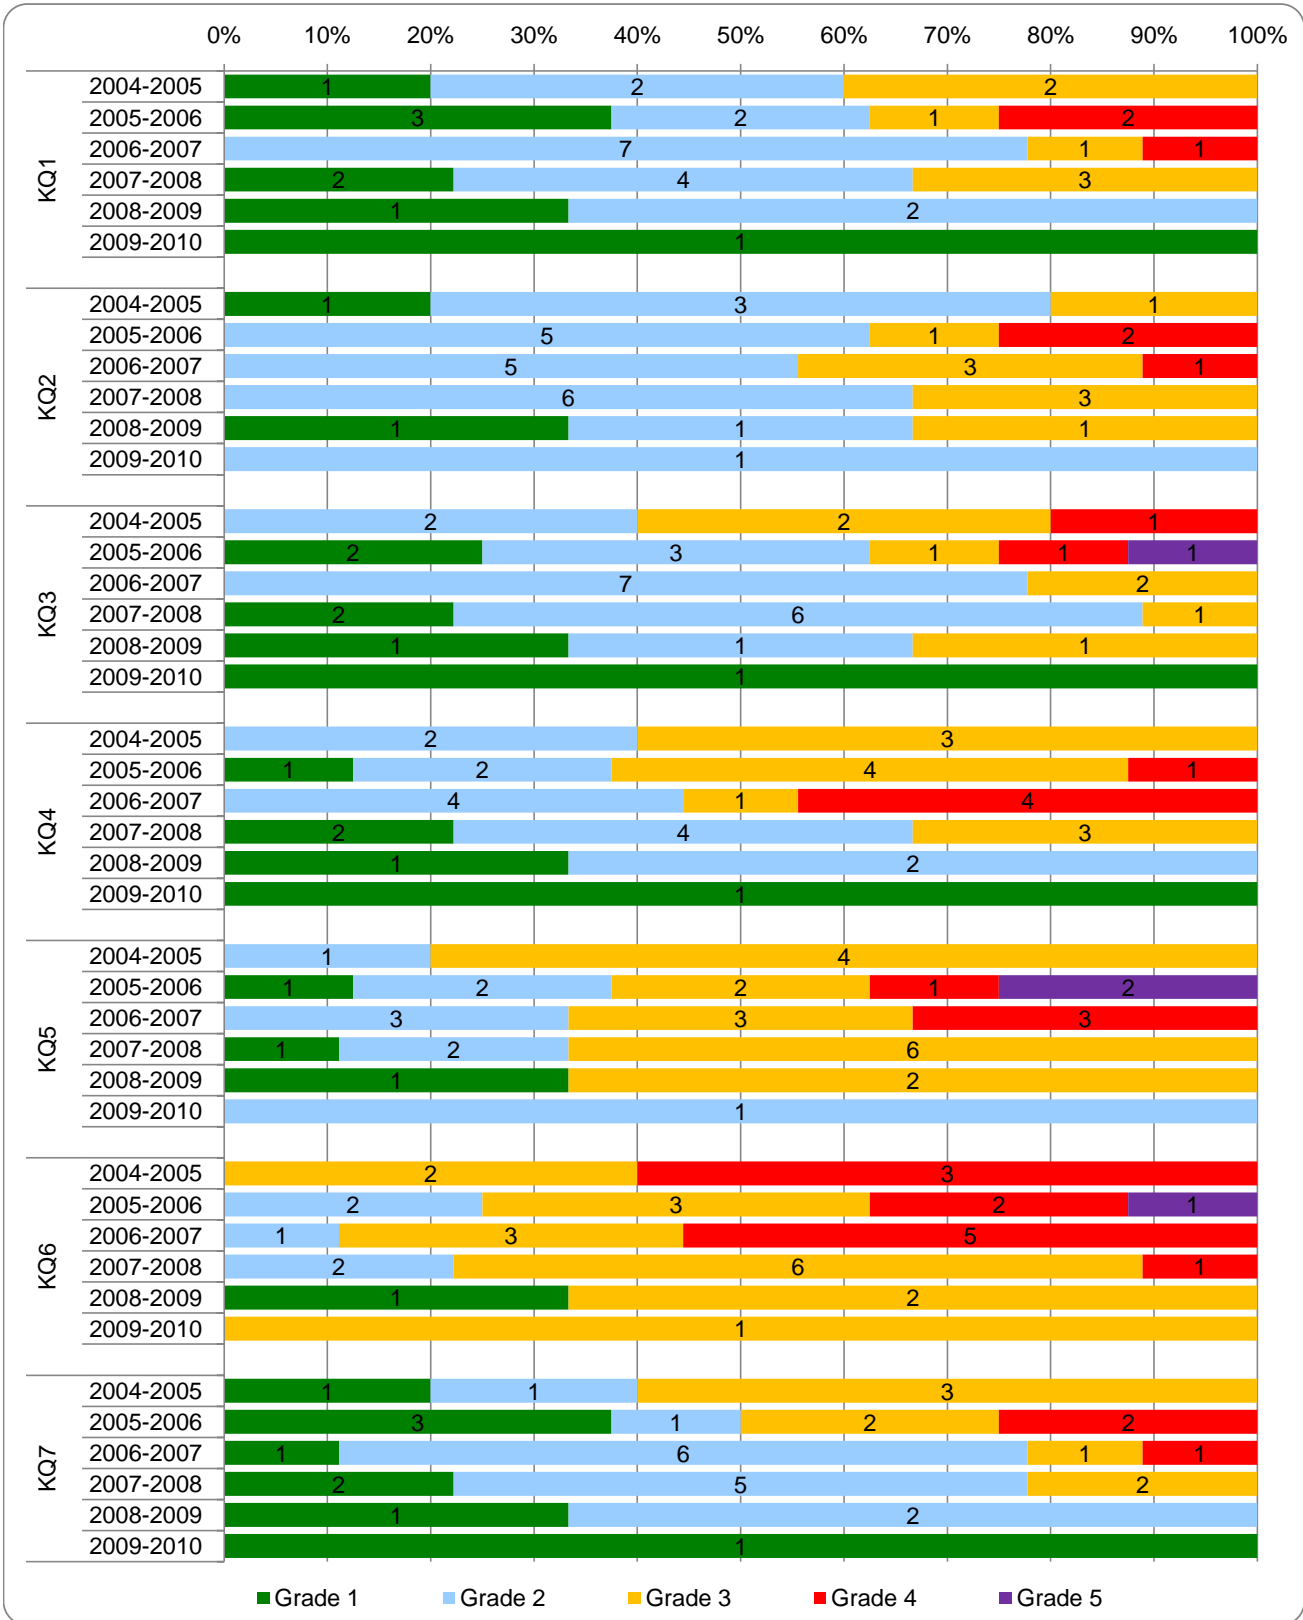

Standards achieved in subjects in:

KS1 in Primary Schools	13
KS2 in Primary Schools	14
KS3 in Secondary Schools	15
KS4 in Secondary Schools	16
Post 16 in Secondary Schools	17

Standards achieved in subject areas in:

Further Education Colleges	18
Work Based Learning	19

Inspection grades 2009-2010

Maintained schools	20
Non-maintained settings	26
Independent Schools	29
Other providers	30
Local Authorities	31

Annual Report - Data Annexes

Distribution of grades awarded for primary schools 2004-2010 (Percentage of schools)

Distribution of grades awarded for Secondary schools 2004-2010 (Percentage of schools)

Distribution of grades awarded for Special and Independent special schools 2004-2010 (Number of schools)

Distribution of grades awarded for Pupil Referral units 2004-2010 (Number of schools)

Distribution of grades awarded for Independent schools 2004-2010 (Number of schools)

Distribution of grades awarded for Further Education colleges 2004-2010 (Number of providers)