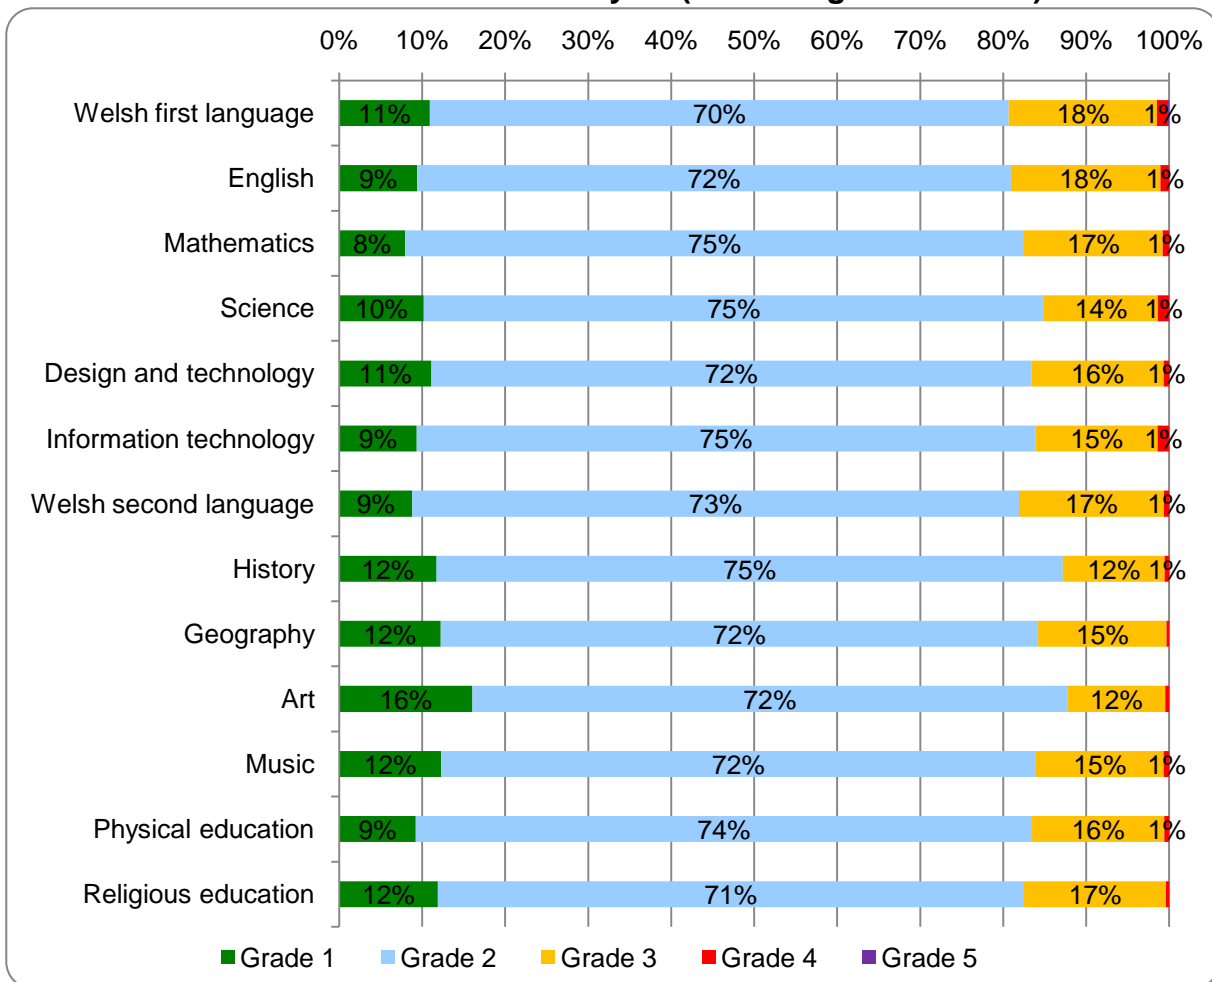

Annual Report - Data Annexes

The distribution of grades for standards in the subjects in key stage 1 in Primary schools over the whole cycle (Percentage of schools)