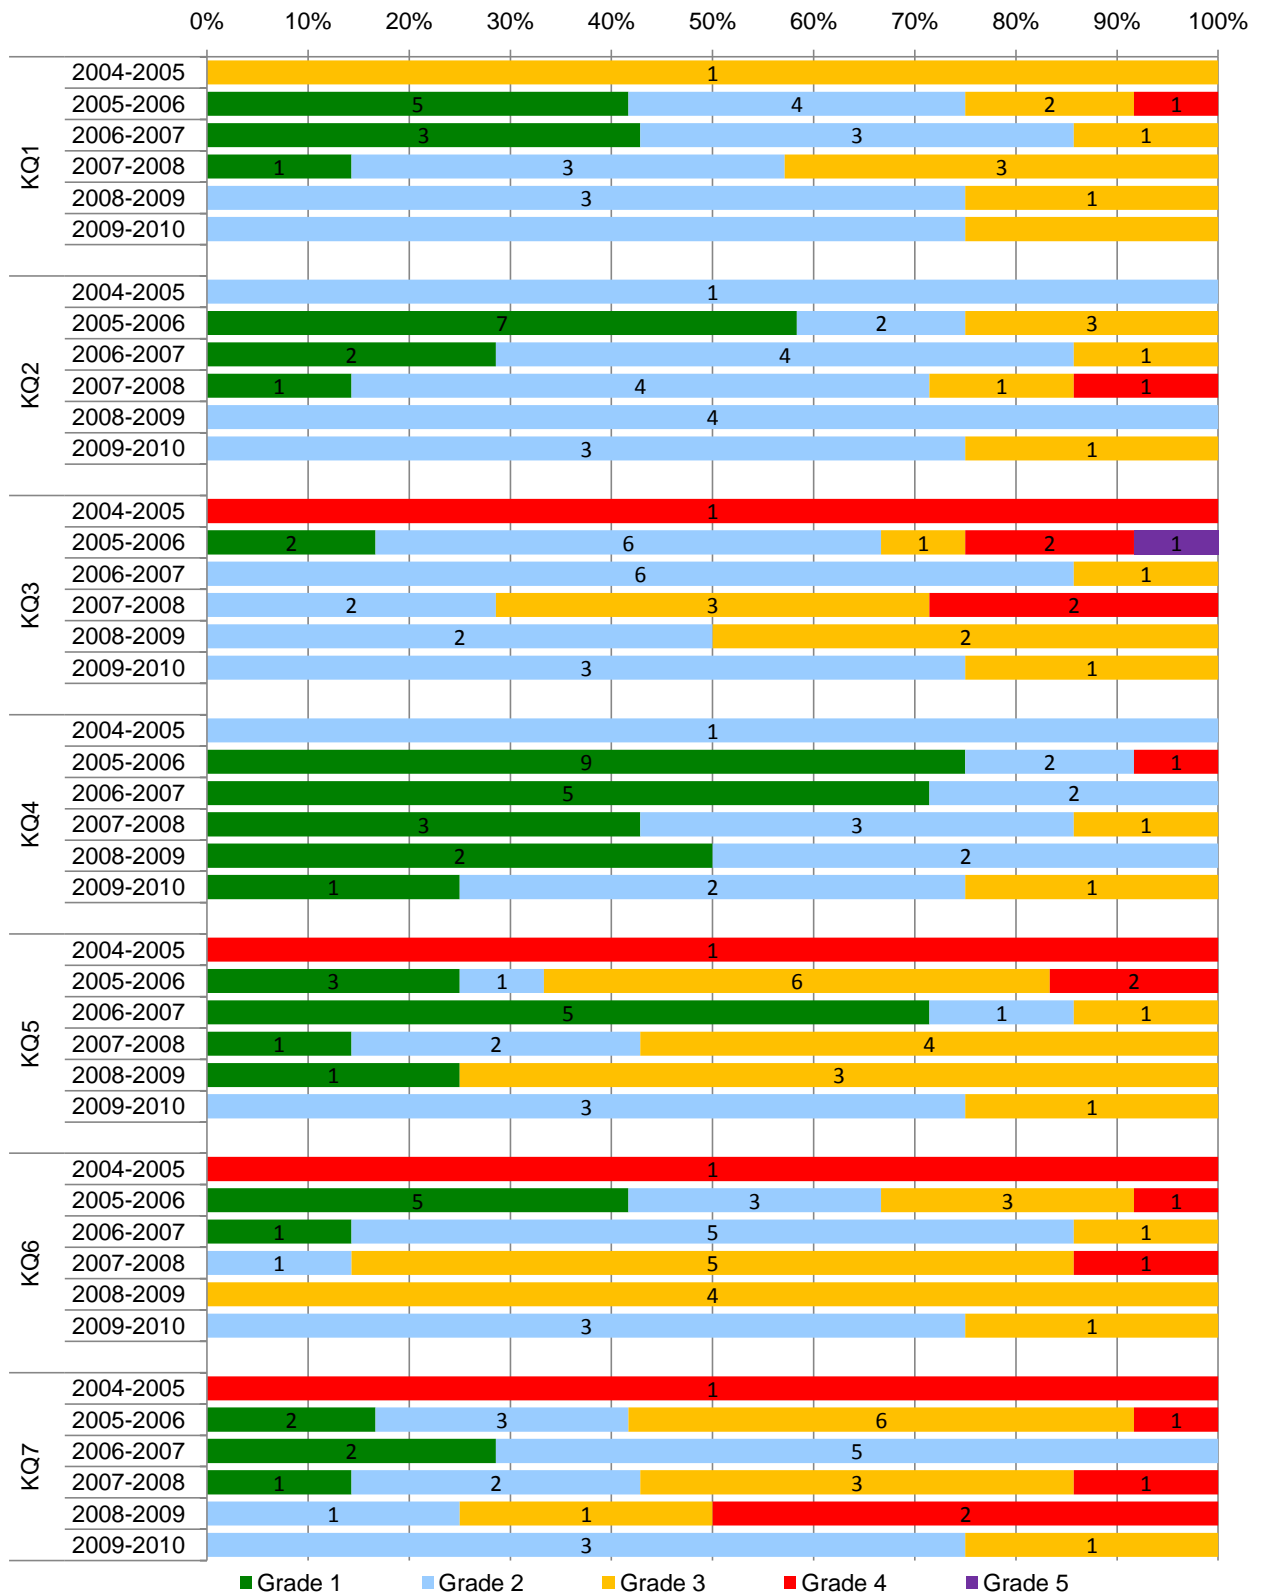

Standards achieved in subjects in:

KS1 in Primary Schools	13
KS2 in Primary Schools	14
KS3 in Secondary Schools	15
KS4 in Secondary Schools	16
Post 16 in Secondary Schools	17

Standards achieved in subject areas in:

Further Education Colleges	18
Work Based Learning	19

Inspection grades 2009-2010

Maintained schools	20
Non-maintained settings	26
Independent Schools	29
Other providers	30
Local Authorities	31

Annual Report - Data Annexes

Distribution of grades awarded for primary schools 2004-2010 (Percentage of schools)

Distribution of grades awarded for Secondary schools 2004-2010 (Percentage of schools)

Distribution of grades awarded for Special and Independent special schools 2004-2010 (Number of schools)

Distribution of grades awarded for Pupil Referral units 2004-2010 (Number of schools)

Distribution of grades awarded for Independent schools 2004-2010 (Number of schools)

Distribution of grades awarded for Further Education colleges 2004-2010 (Number of providers)