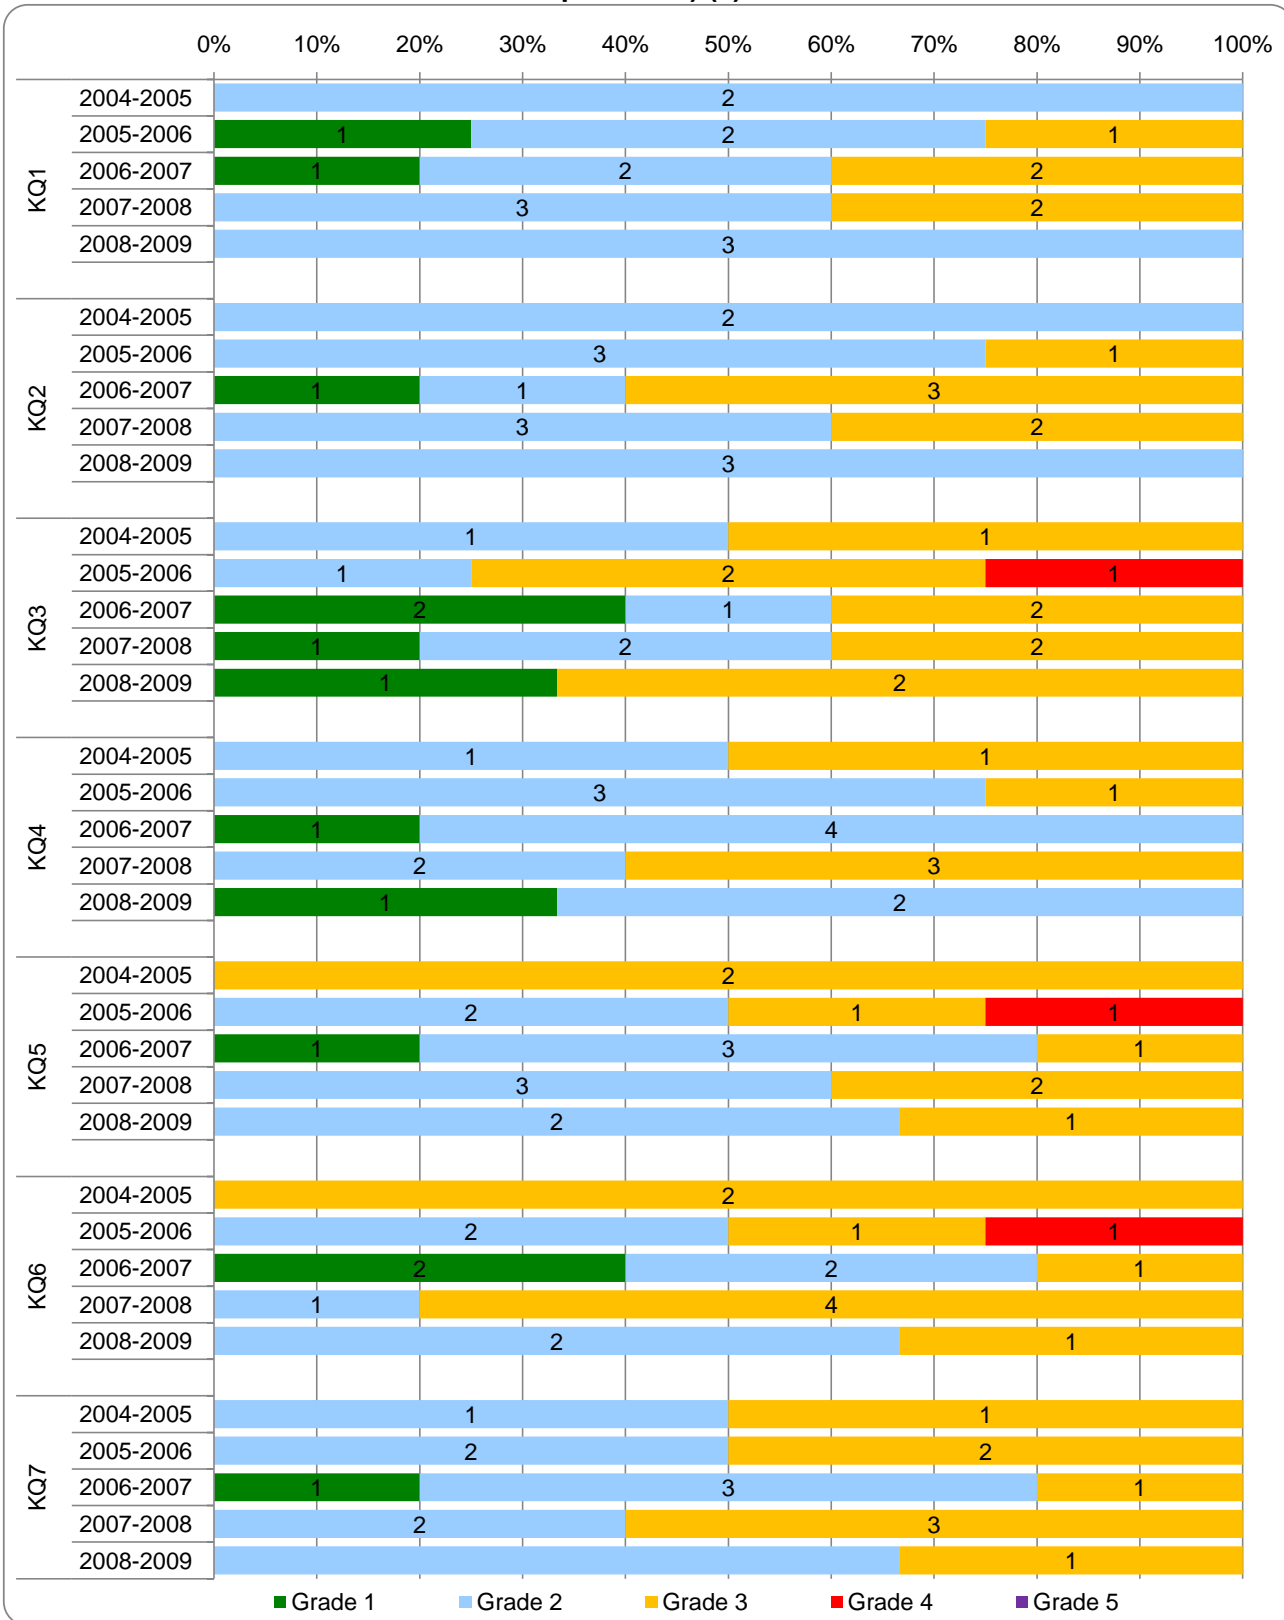

Distribution of grades awarded for Adult Community-Based learning 2004-2010 (Number of providers) (a)

(a) There were two pilot ACL inspections in 2009-2010