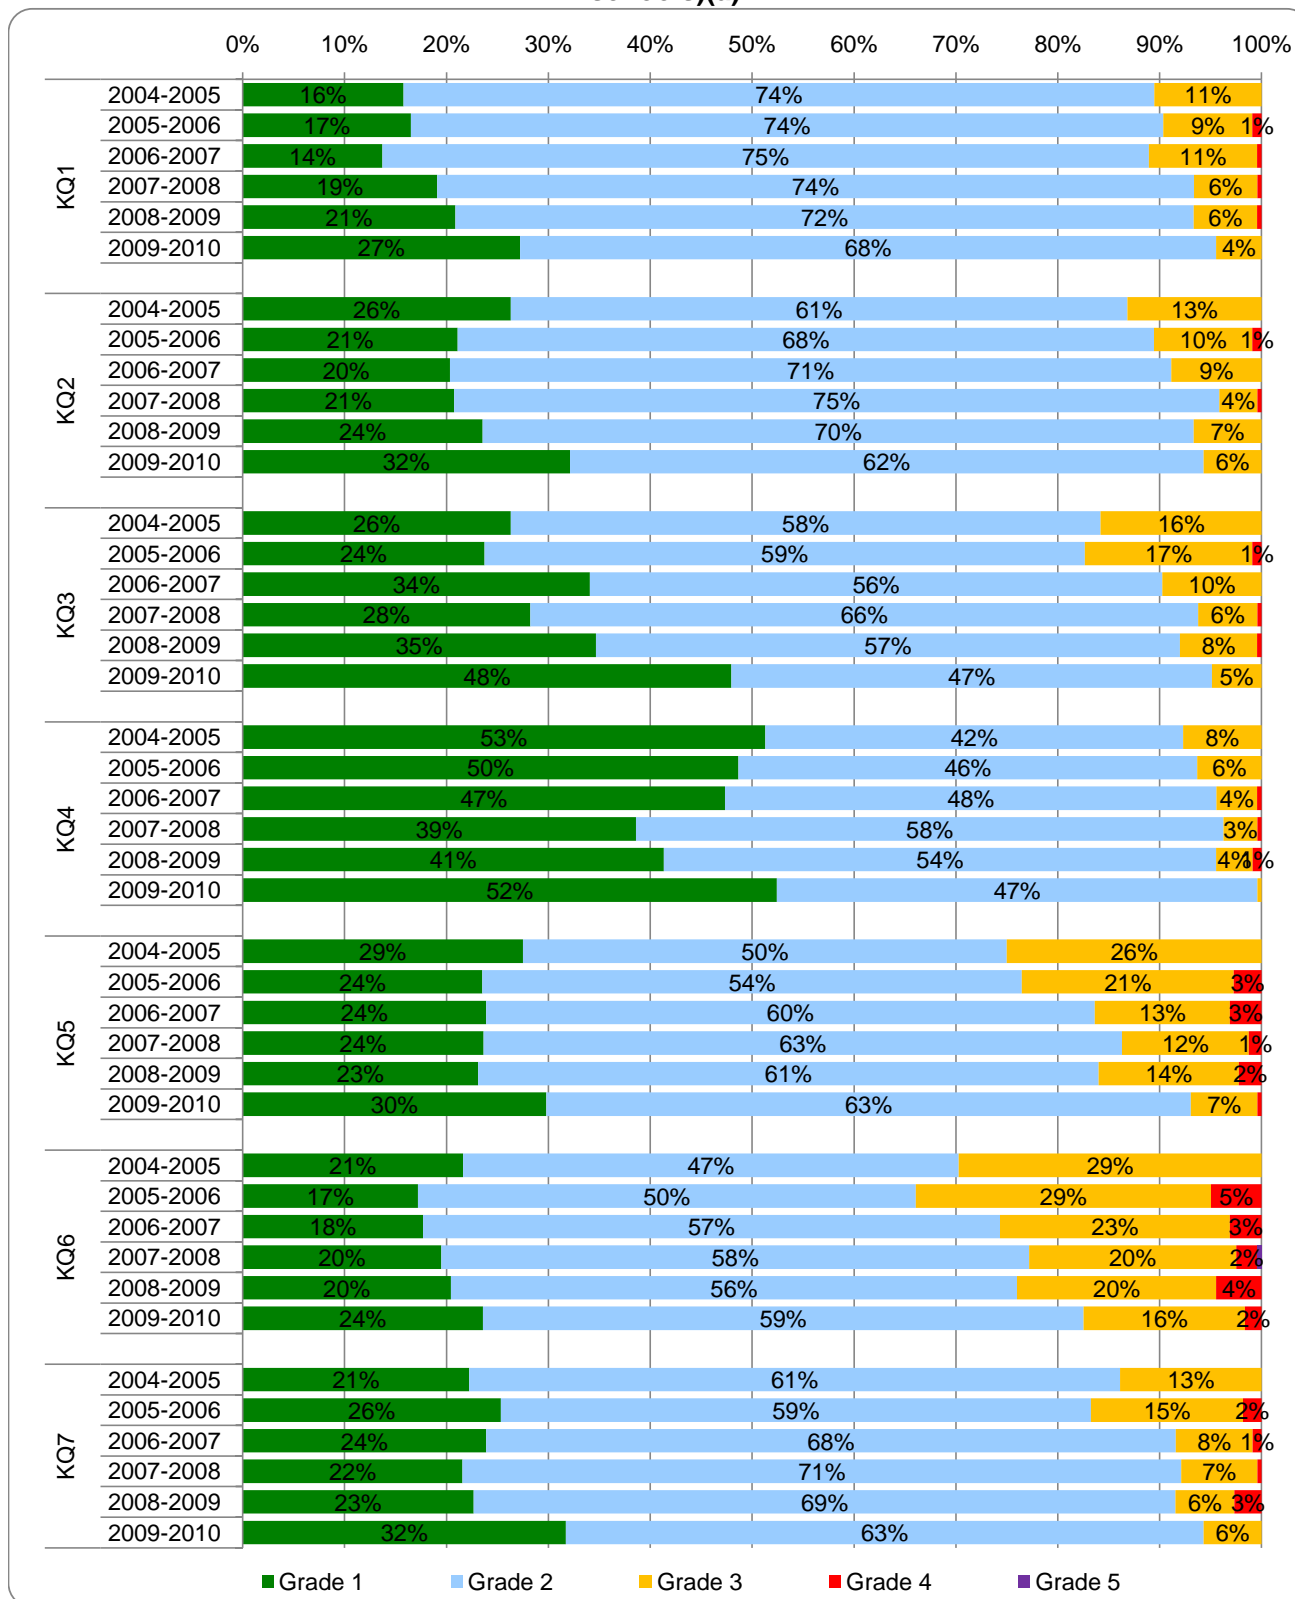

Distribution of grades awarded for Pupil Referral units 2004-2010 (Number of schools)

Distribution of grades awarded for Independent schools 2004-2010 (Number of schools)

Distribution of grades awarded for Further Education colleges 2004-2010 (Number of providers)

Distribution of grades awarded for Work Based Learning providers 2004-2010 (Number of providers)

Distribution of grades awarded for Adult Community-Based learning 2004-2010 (Number of providers) (a)

(a) There were two pilot ACL inspections in 2009-2010

Distribution of grades awarded for DWP 2004-2010 (Number of providers)

Distribution of grades awarded for Under 5s/Foundation phase 2004-2010 (Percentage of schools)(a)

(a) Inspections have reported on Foundation phase within primary schools since 2009 prior to this Inspections reported on Under 5s