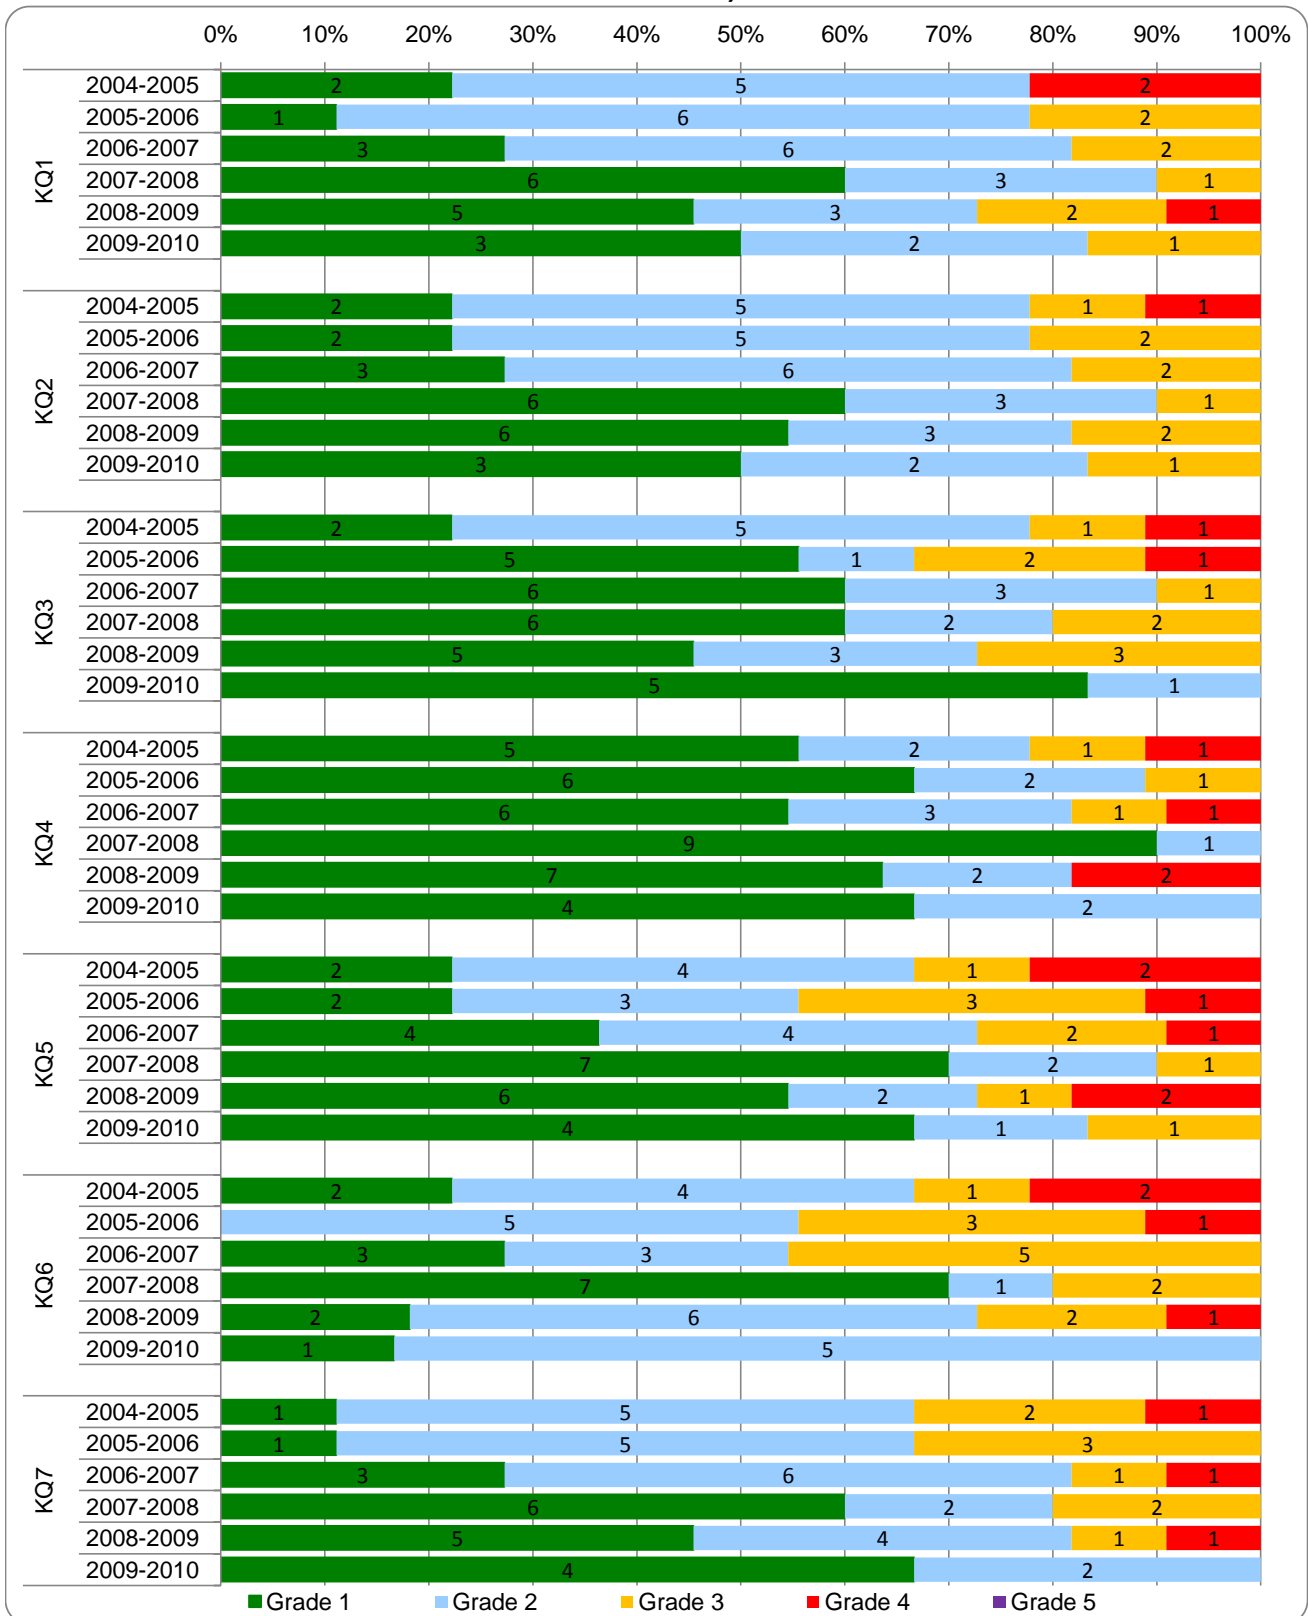

Distribution of grades awarded for Special and Independent special schools 2004-2010 (Number of schools)