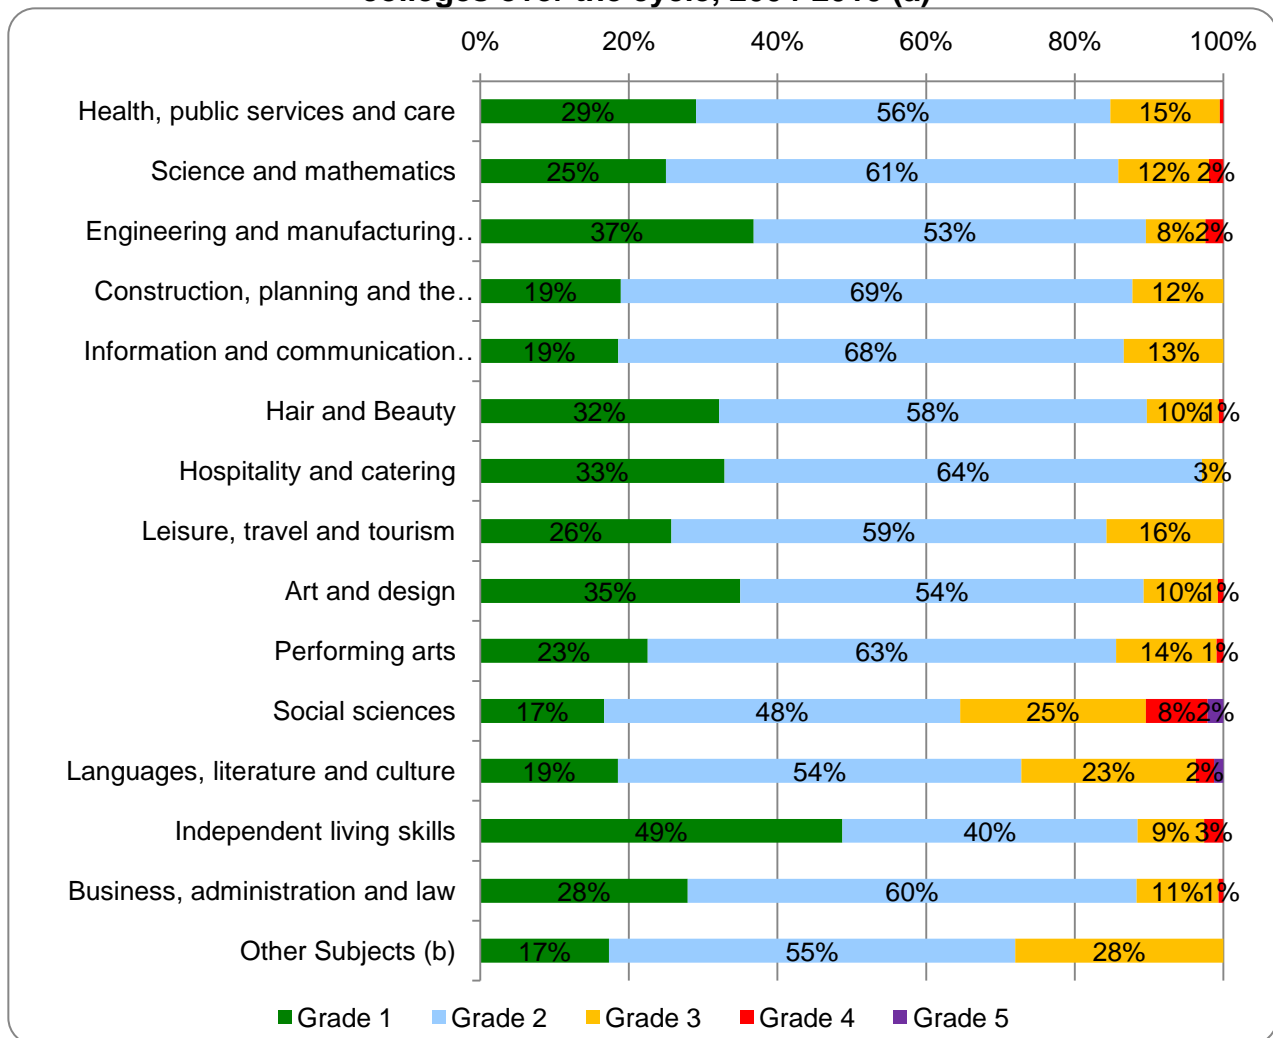

Annual Report - Data Annexes

The distribution of grades for standards in the subjects in Further Education colleges over the cycle, 2004-2010 (a)

(a) Not every Learning area will have necessarily been inspected every year over the cycle

(b) Other Subjects includes Retail and Commercial enterprise - hospitality and catering, History, philosophy and theology and Agriculture, horticulture and animal care.