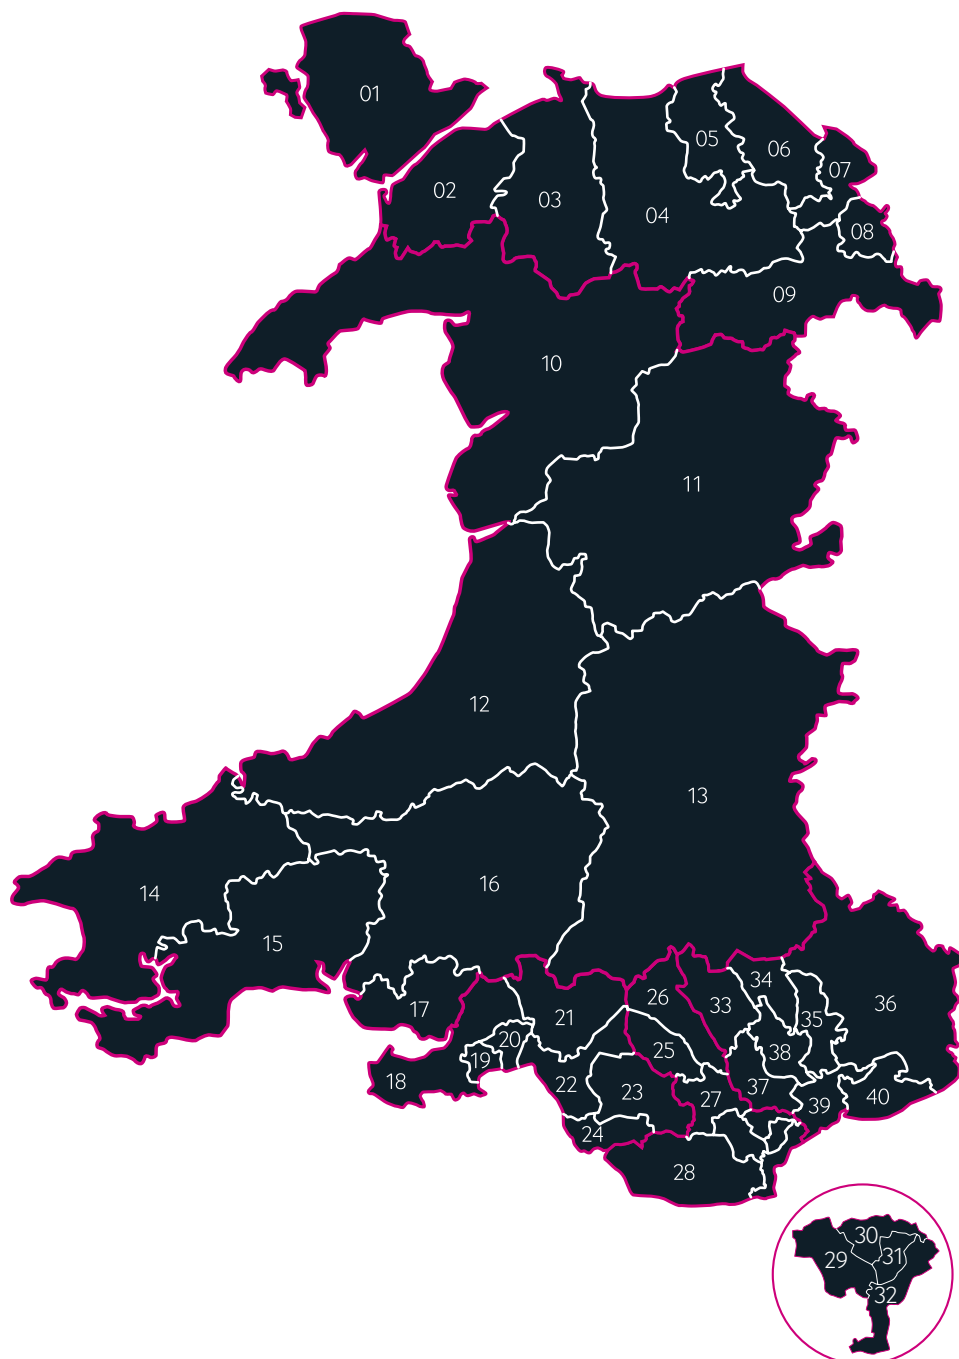

Etholiadol
Regions

Aelodau Rhanbarthol | Regional Members

08
Lesley Griffiths
Wrecsam
—
Wrexham

09
Ken Skates
De Clwyd
—
Clwyd South

Llyr Gruffydd
Gogledd Cymru
—
North Wales

Mark Isherwood
Gogledd Cymru
—
North Wales

Aled Roberts
Gogledd Cymru
—
North Wales

Janet Haworth
Gogledd Cymru
—
North Wales

Members

17
Keith Davies
Llanelli

Aelodau Rhanbarthol | Regional Members

Rebecca Evans
Canolbarth a
Gorllewin Cymru
—
Mid and West Wales

William Powell
Canolbarth a
Gorllewin Cymru
—
Mid and West Wales

Simon Thomas
Canolbarth a
Gorllewin Cymru
—
Mid and West Wales

Joyce Watson
Canolbarth a
Gorllewin Cymru
—
Mid and West Wales

Aelodau Rhanbarthol | Regional Members

Peter Black
Gorllewin De Cymru
—
South Wales West

Altaf Hussain
Gorllewin De Cymru
—
South Wales West

Suzy Davies
Gorllewin De Cymru
—
South Wales West

Bethan Jenkins
Gorllewin De Cymru
—
South Wales West

Aelodau Rhanbarthol | Regional Members

32
Vaughan Gething
De Caerdydd
a Phenarth
—
Cardiff South
and Penarth

Andrew RT Davies
Canol De Cymru
—
South Wales Central

David Melding
Canol De Cymru
—
South Wales Central

Eluned Parrott
Canol De Cymru
—
South Wales Central

Leanne Wood
Canol De Cymru
—
South Wales Central

Aelodau Rhanbarthol | Regional Members

40
John Griffiths
Dwyrain
Casnewydd
—
Newport East

Mohammad Asghar
Dwyrain De Cymru
—
South Wales East

Jocelyn Davies
Dwyrain De Cymru
—
South Wales East

William Graham
Dwyrain De Cymru
—
South Wales East

Lindsay Whittle
Dwyrain De Cymru
—
South Wales East