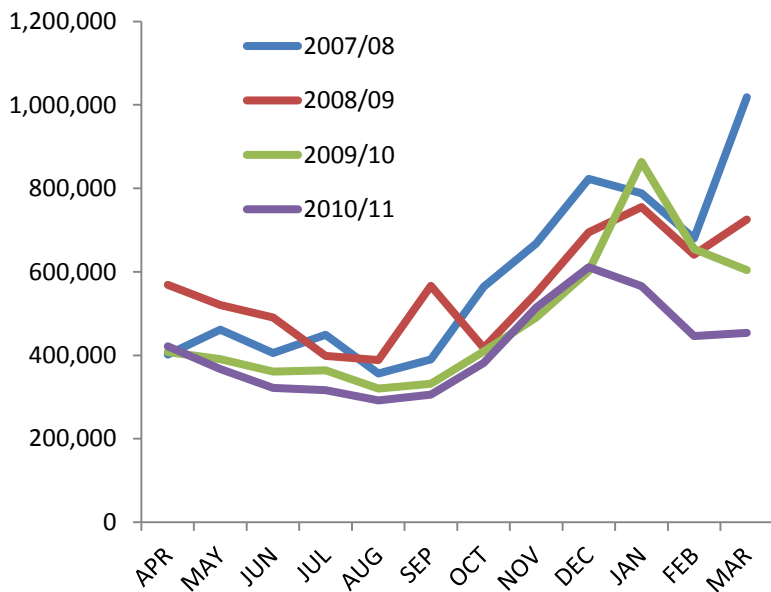

Carbon Footprint (tonnes)

■ 2010/11 ■ 2009/10 ■ 2008/09

6.6%

Reduction in net carbon emissions in 2010/11.

11.1%

Reduction in energy emissions.

Carbon Footprint by Source

■ Gas ■ Electricity
■ Business Travel ■ Water Use
■ Waste Disposal

Energy Performance (kWh)

£392,072

The amount the Assembly spent on energy to power our buildings.

19.1%

Reduction in energy emissions in the last 2 years.

£100k

Gross cost savings on energy bills in the last 2 years from ongoing building improvements and improved occupant behaviour.