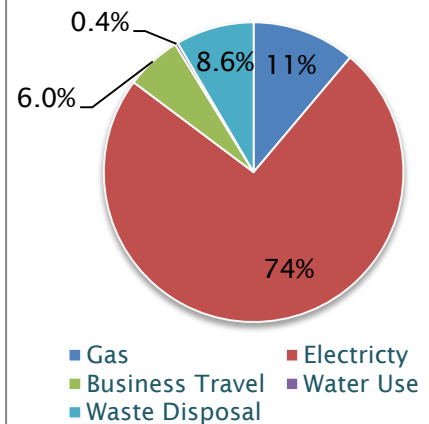

Carbon Footprint (tonnes)

■ 2010/11 ■ 2009/10 ■ 2008/09

6.6%

Reduction in net carbon emissions in 2010/11.

11.1%

Reduction in energy emissions.

Carbon Footprint by Source

■ Gas ■ Electricity
■ Business Travel ■ Water Use
■ Waste Disposal

Energy Performance (kWh)

£392,072

The amount the Assembly spent on energy to power our buildings.

19.1%

Reduction in energy emissions in the last 2 years.

£100k

Gross cost savings on energy bills in the last 2 years from ongoing building improvements and improved occupant behaviour.