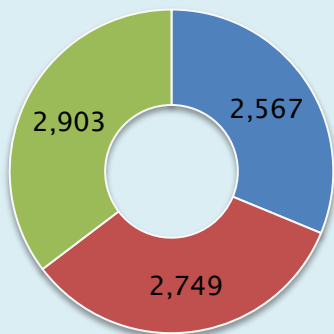

National Assembly for Wales

Annual environmental report 2010-2011

Summary

Unless otherwise stated, all data relates to the Cardiff Bay estate for the financial year 2010/11.

Carbon Footprint (tonnes)

■ 2010/11 ■ 2009/10 ■ 2008/09

6.6%

Reduction in net carbon emissions in 2010/11.

11.1%

Reduction in energy emissions.