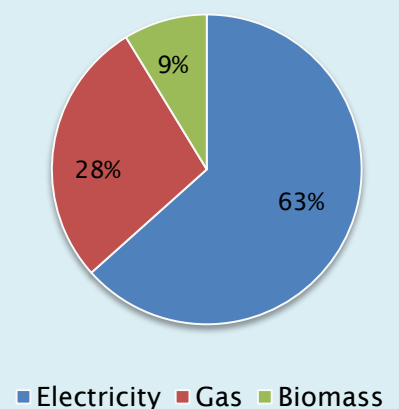

Carbon Footprint (tonnes)

■ 2010/11 ■ 2009/10 ■ 2008/09

6.6%

Reduction in net carbon emissions in 2010/11.

11.1%

Reduction in energy emissions.

Carbon Footprint by Source

■ Gas ■ Electricity
■ Business Travel ■ Water Use
■ Waste Disposal

Energy Performance (kWh)

£392,072

The amount the Assembly spent on energy to power our buildings.

19.1%

Reduction in energy emissions in the last 2 years.

£100k

Gross cost savings on energy bills in the last 2 years from ongoing building improvements and improved occupant behaviour.

Energy Consumption by Fuel Type

Energy Share by Fuel Type

■ Electricity ■ Gas ■ Biomass

Energy Consumption - per building (kWh)

17.8%

Reduction in business travel emissions in 2010/11.

1,941

The total number of business travel claims made in 2010/11.