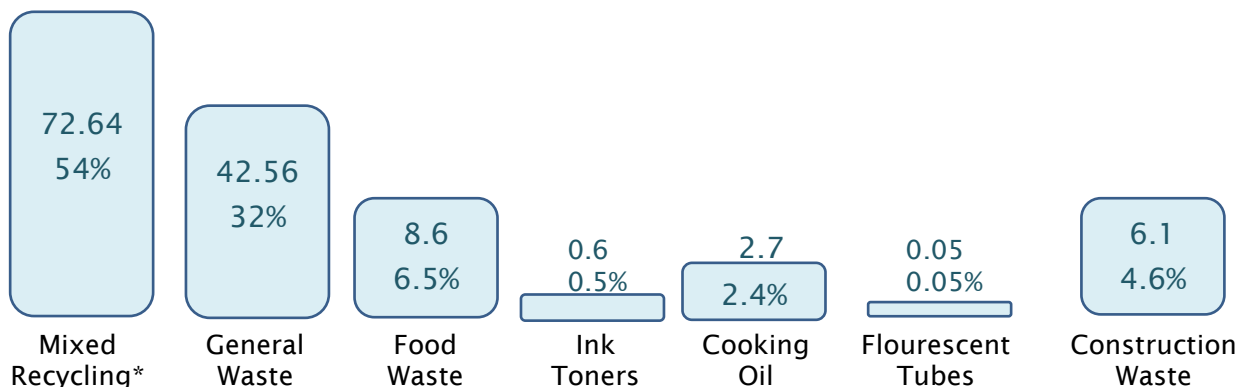

£93

Average cost per travel claim in 2010/11.

134 tonnes

Volume of waste generated by the Assembly.

6%

Reduction in water consumed compared to 2009/10.

Waste Generation by proportional quantity (tonnes)

*Mixed recycling includes paper, plastic, card and cans.