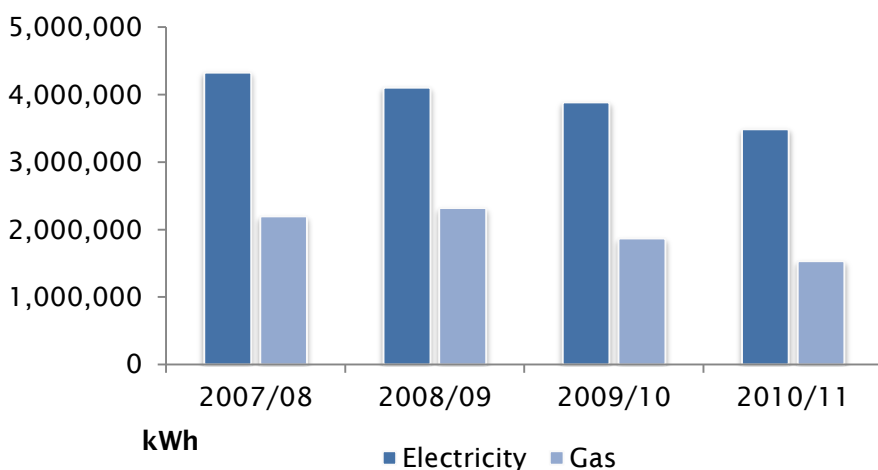

Energy Consumption by Fuel Type