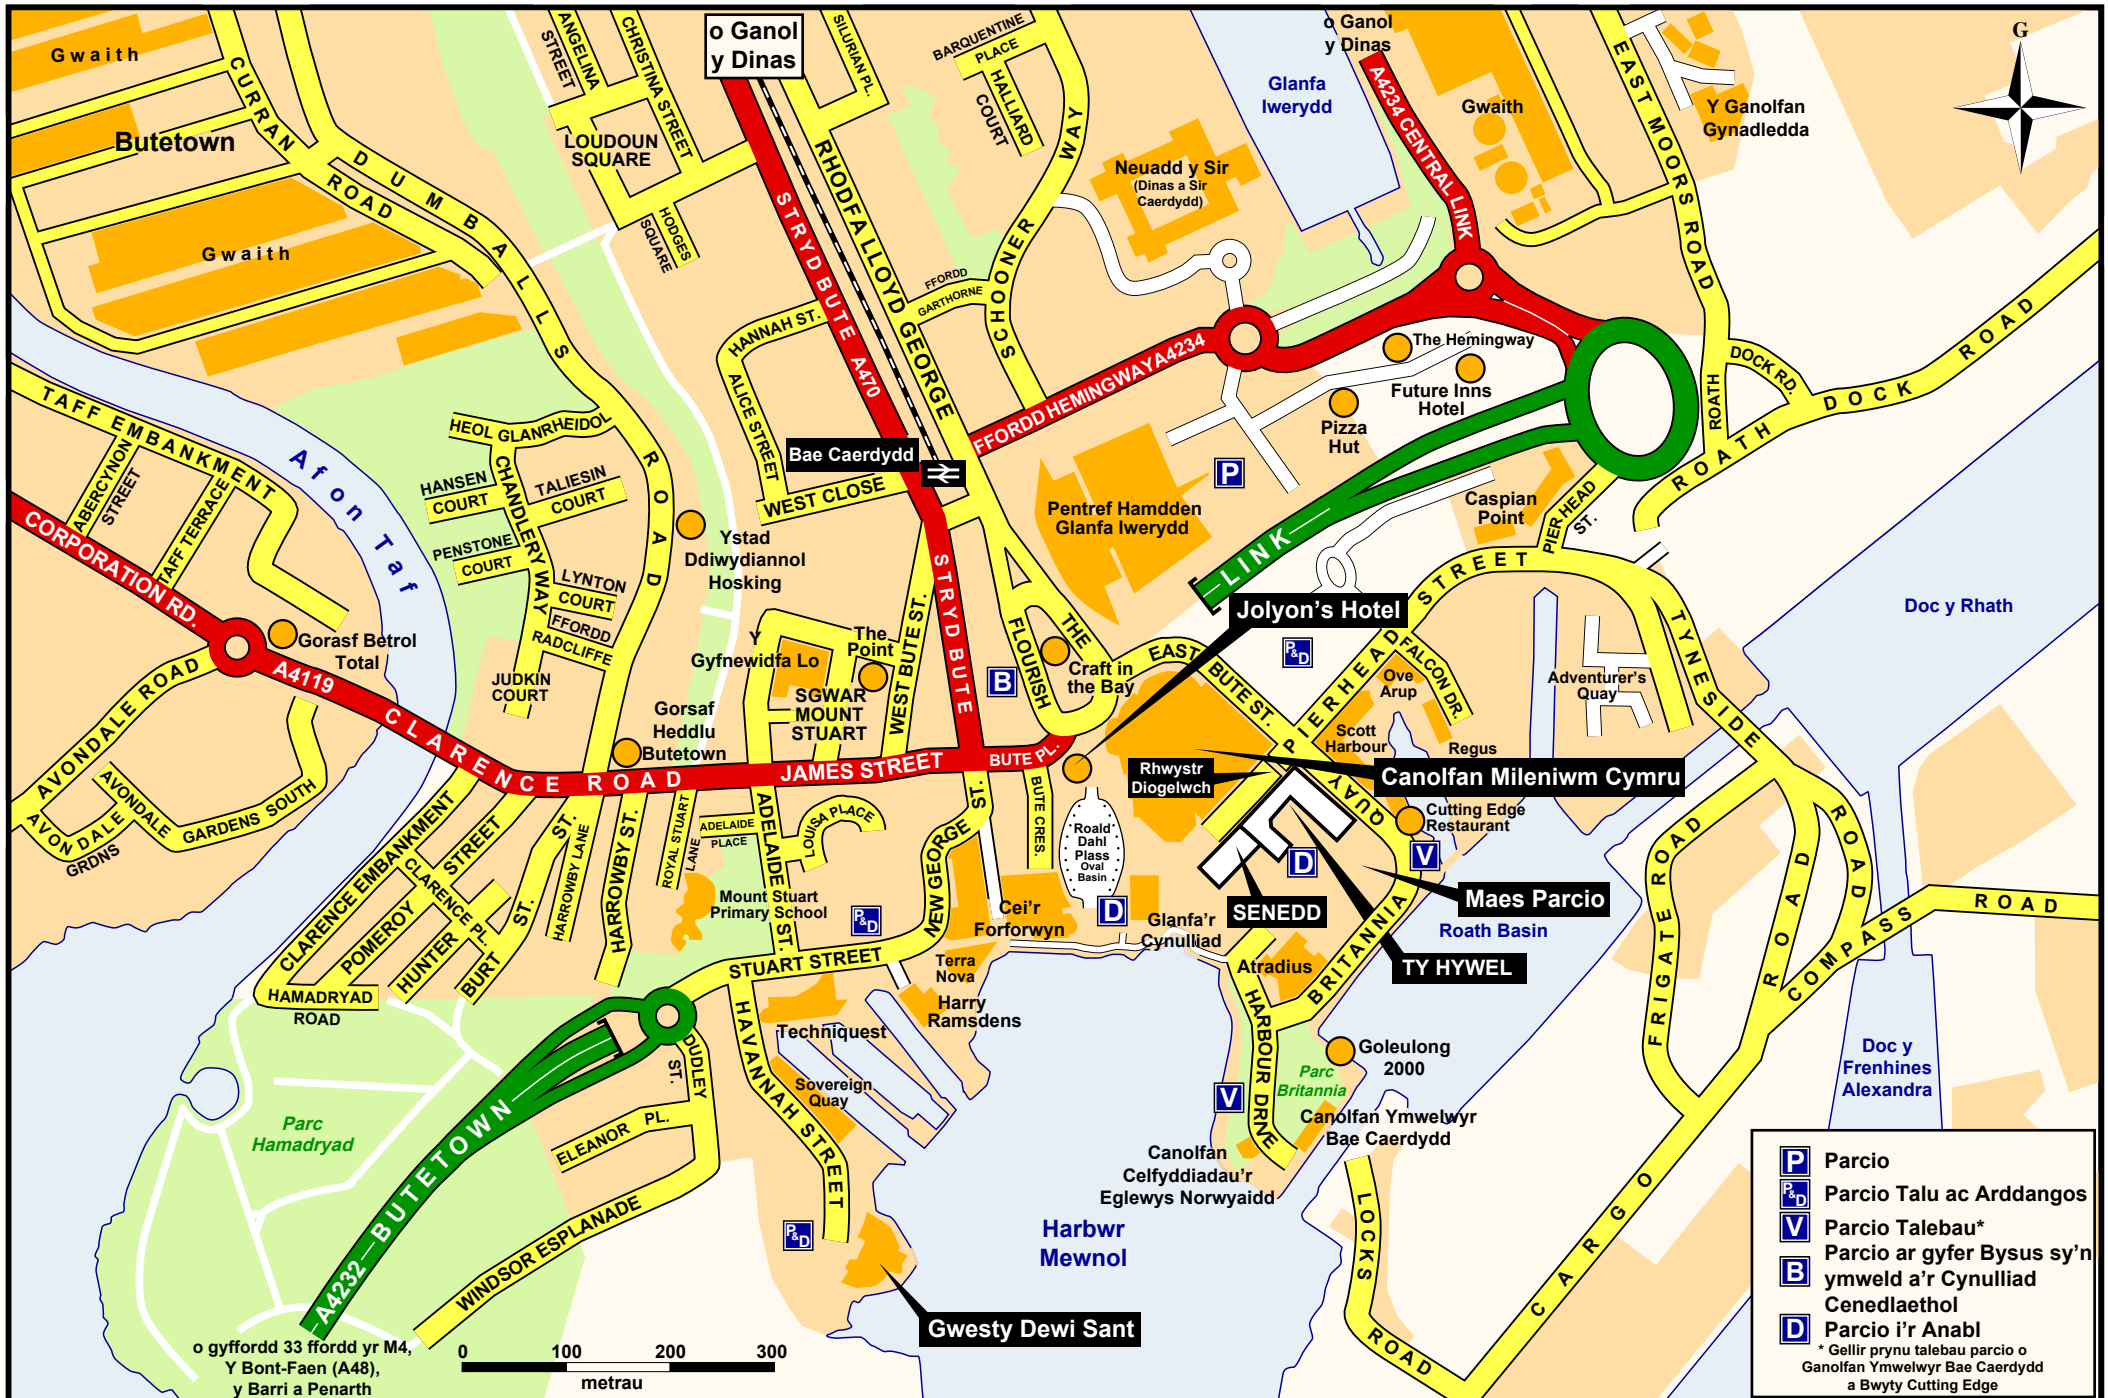

BAE CAERDYDD

1. **P** Parcio
   - **P+D** Parcio Talu ac Arddangos
   - **V** Parcio Talebau*
   - **B** Parcio ar gyfer Bysus sy'n ymweld a'r Cynulliad Cenedlaethol
   - **D** Parcio i'r Anabl
2. Gellir prynu talebau parcio o Ganolfan Ymwelwyr Bae Caerdydd a Bwyty Cutting Edge