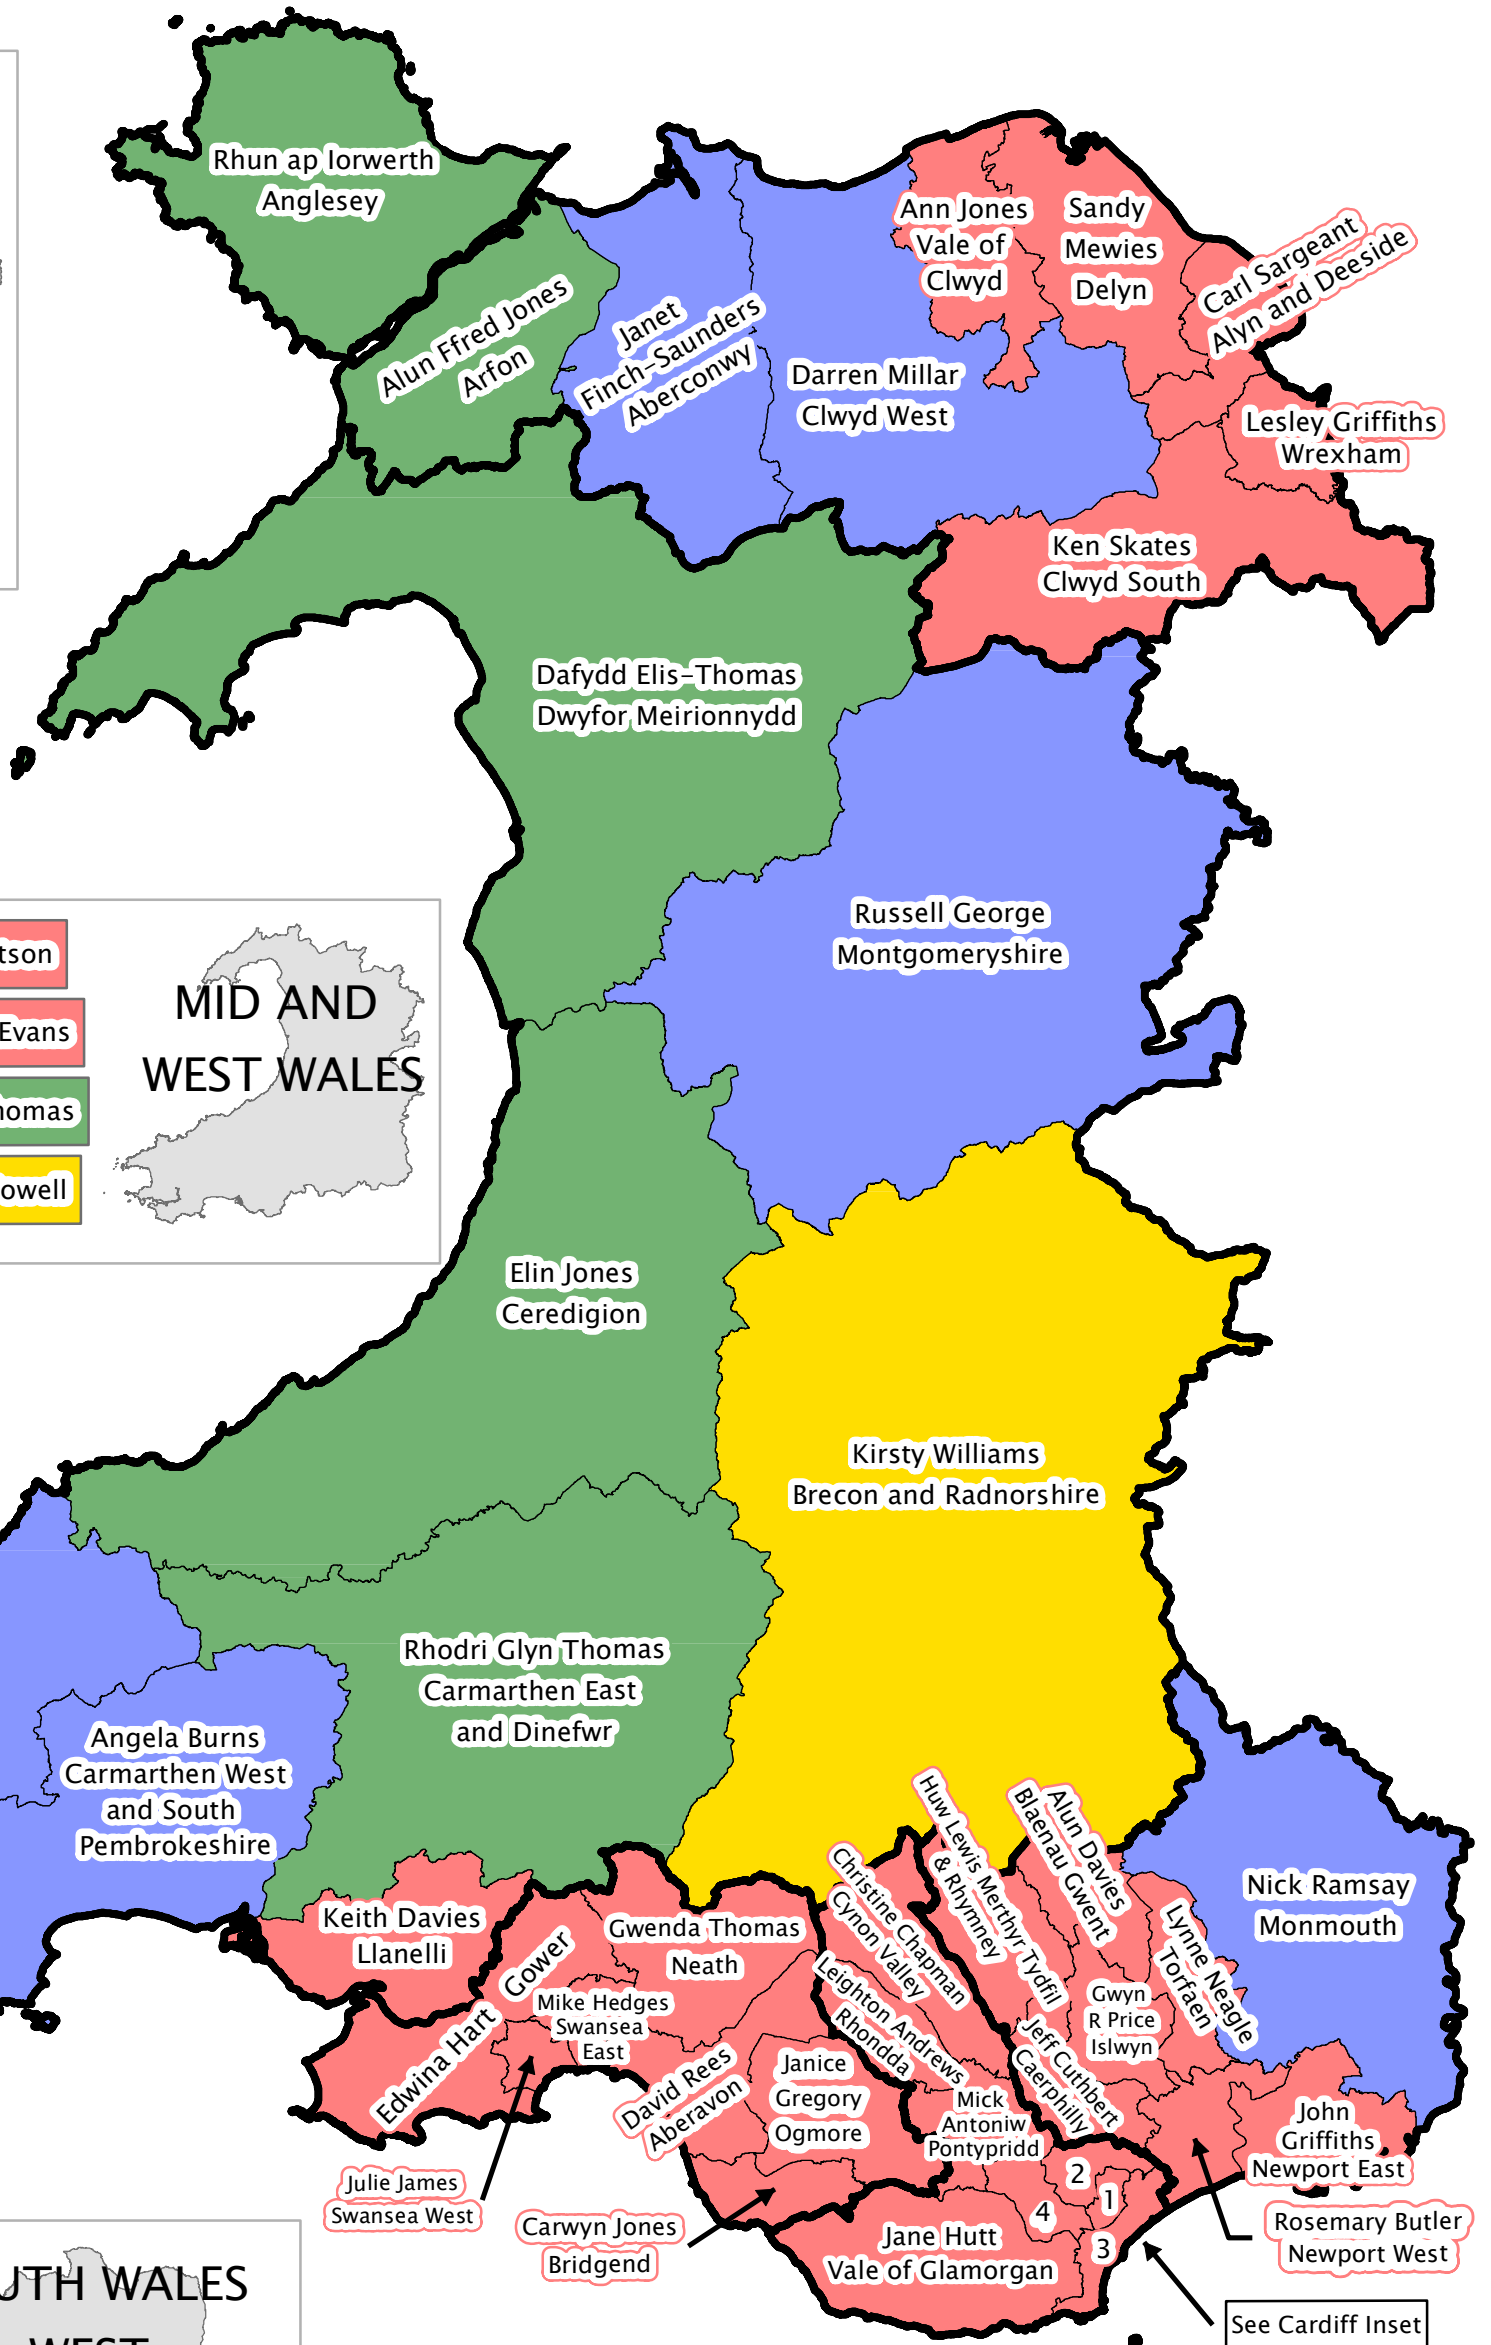

Assembly Members: Fourth Assembly

Assembly Members

Labour	30
Conservative	14
Plaid Cymru	11
Liberal Democrat	5

Constituency boundary ———
Regional boundary ———

Research Service