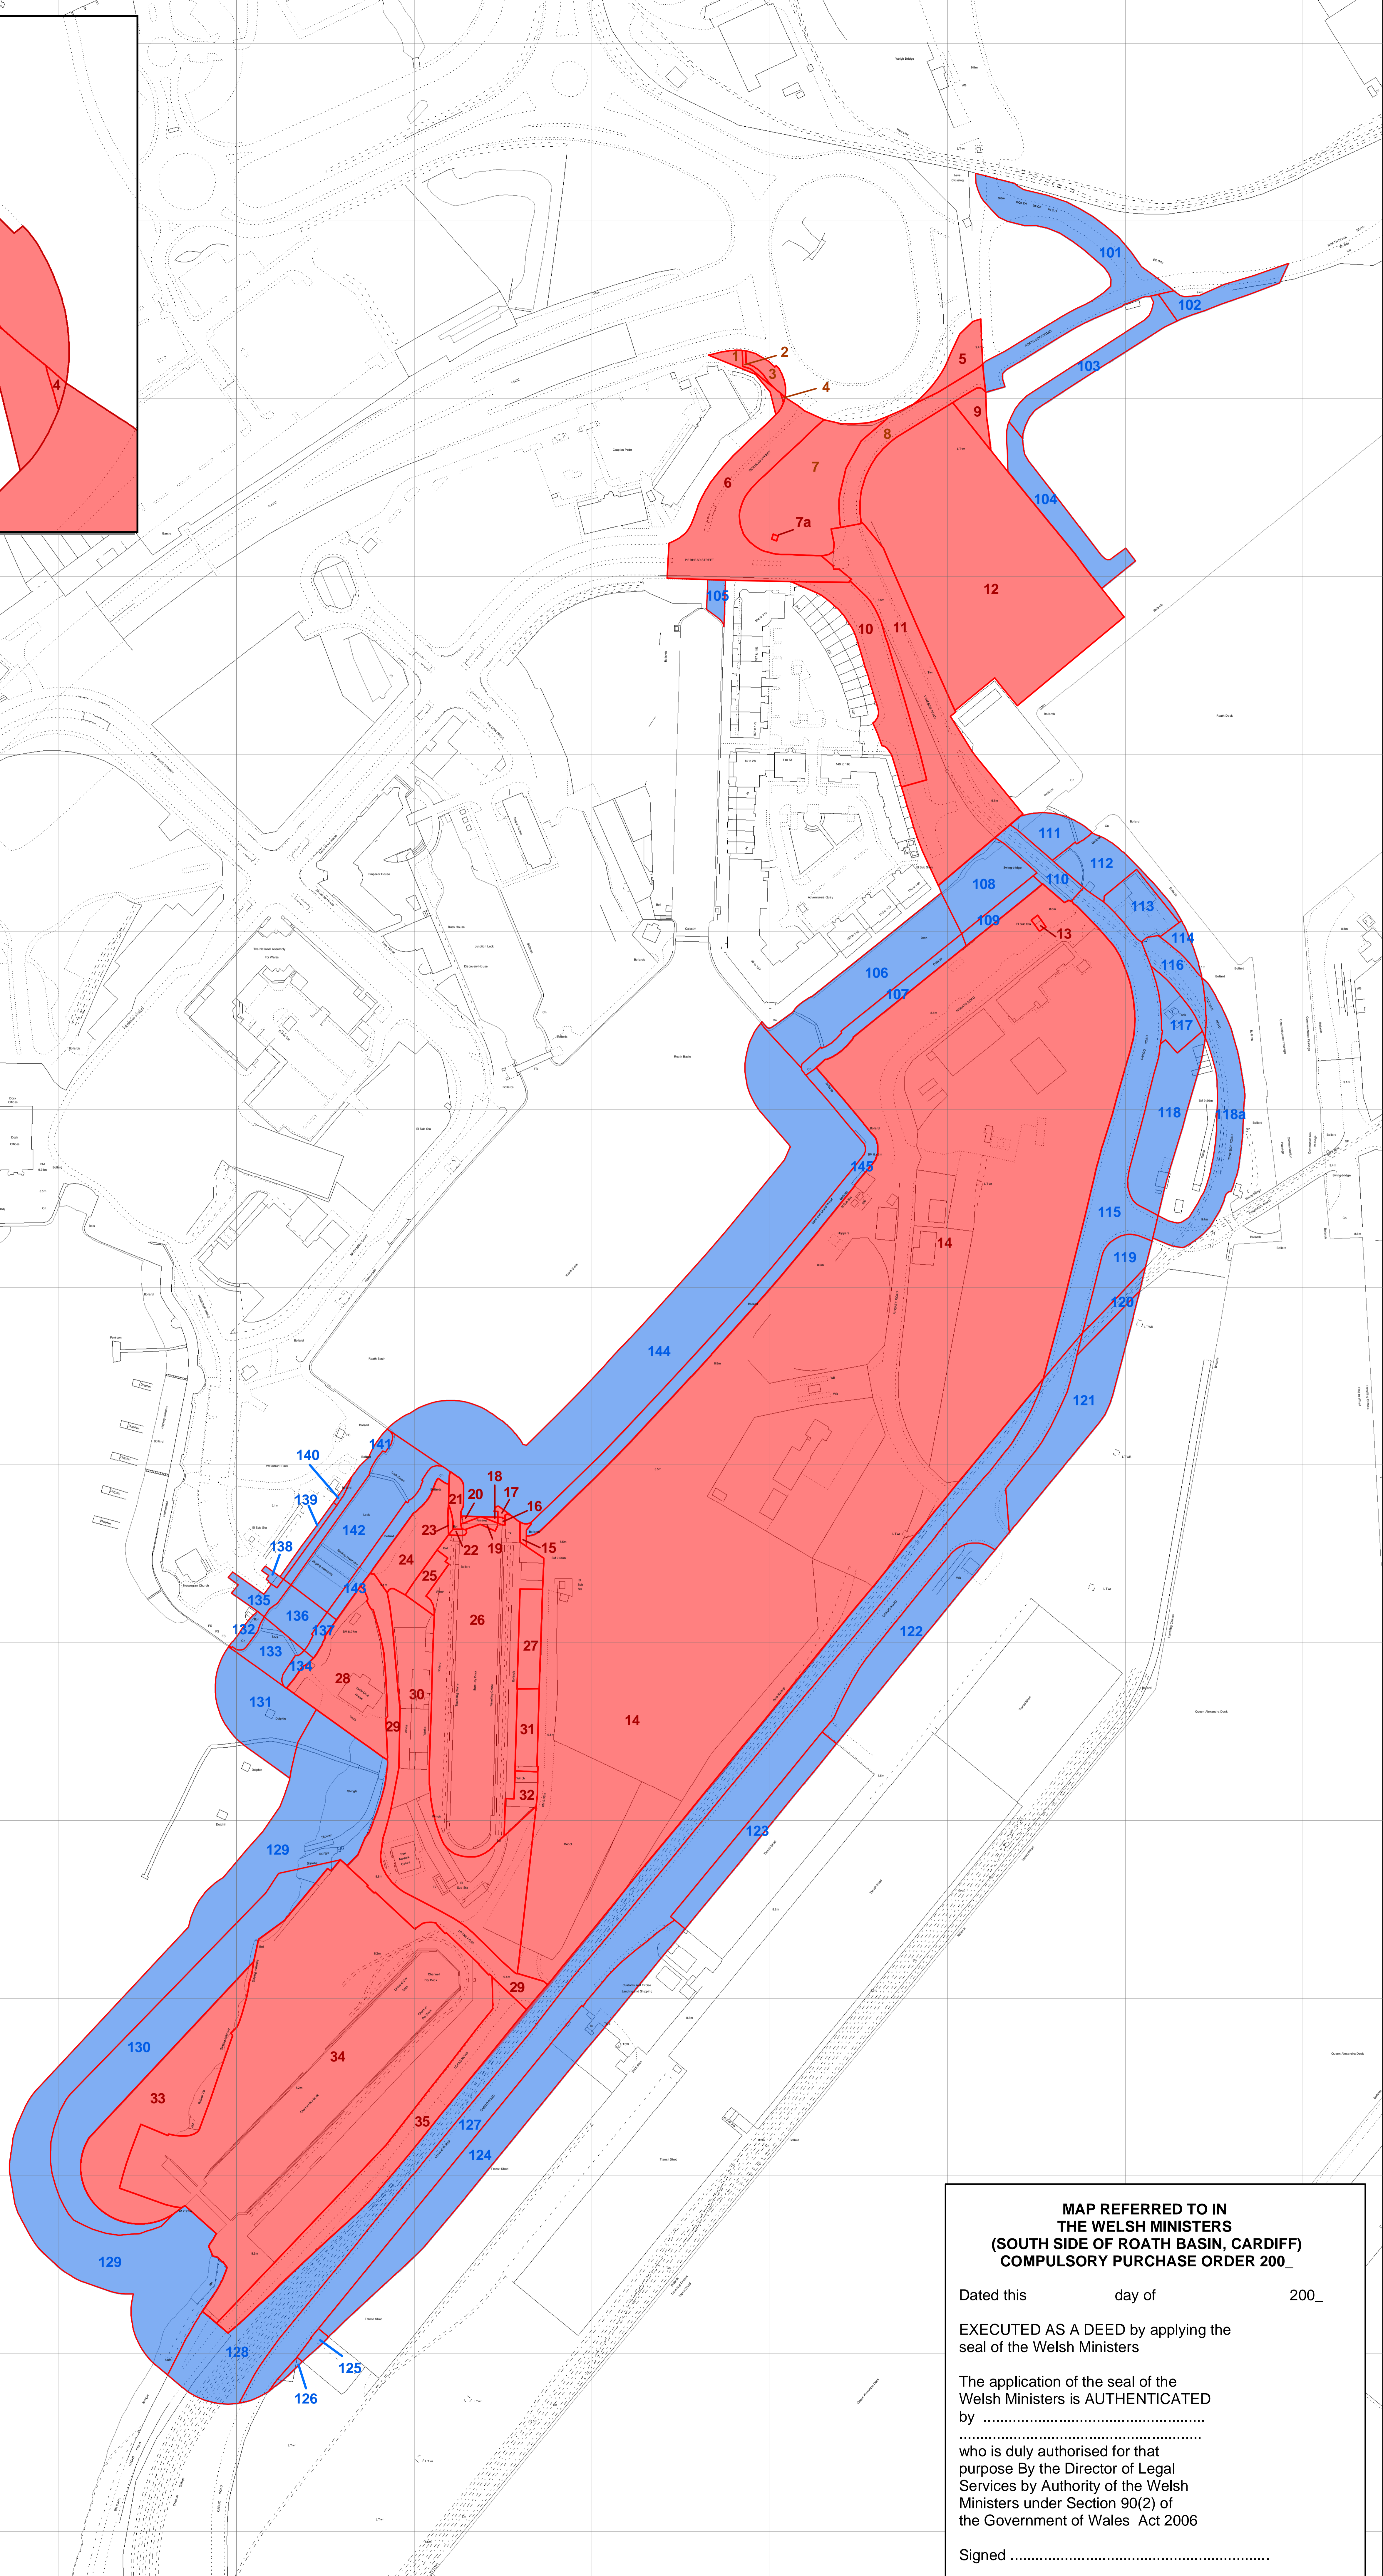

**MAP REFERRED TO IN
THE WELSH MINISTERS
(SOUTH SIDE OF ROATH BASIN, CARDIFF)
COMPULSORY PURCHASE ORDER 200_**

Dated this   day of   200_

EXECUTED AS A DEED by applying the
seal of the Welsh Ministers

The application of the seal of the
Welsh Ministers is AUTHENTICATED
by .....

who is duly authorised for that
purpose By the Director of Legal
Services by Authority of the Welsh
Ministers under Section 90(2) of
the Government of Wales Act 2006

Signed .....